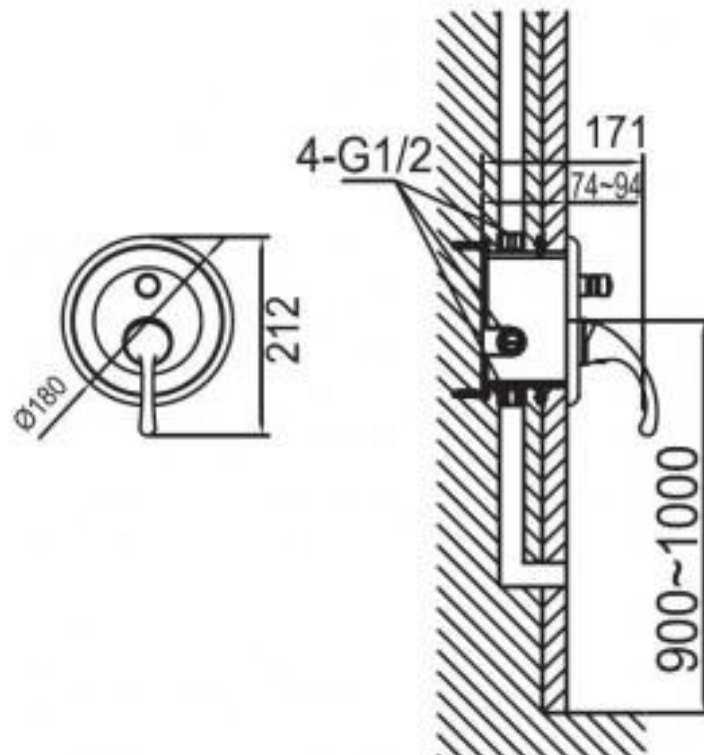

Flushing of pipe must be done before fittings are installed. Failure to do so voids the warranty.
Follow cleaning instructions and avoid using any harmful chemicals.
All information is for reference only. Installation shall always be based on the specs provided with actual delivered items.
For more info, visit www.sanitecph.com