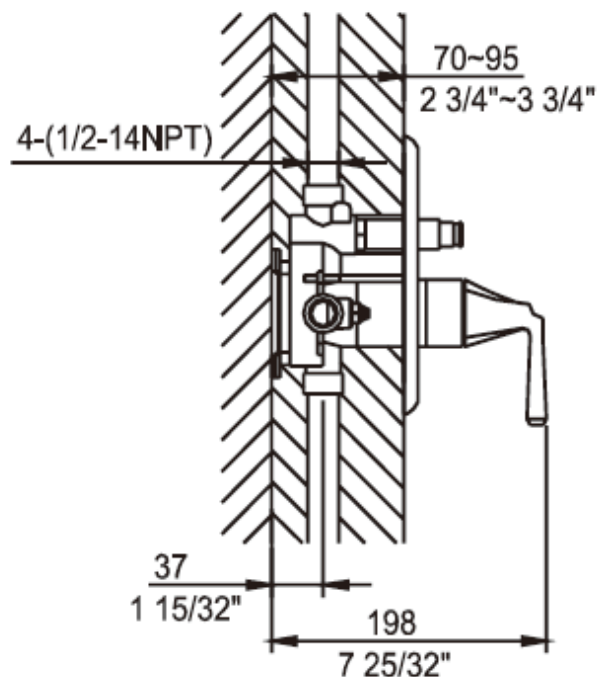

Brand : CAE, China  
 Name : FLAME Concealed bath/shower mixer  
 Item Code : 12.93501  
 Designer:  
 Color / Finish: Chrome Plated  
 Dimensions : 205 x 160 mm

**Product info:**

- Concealed bath
- Shower mixer