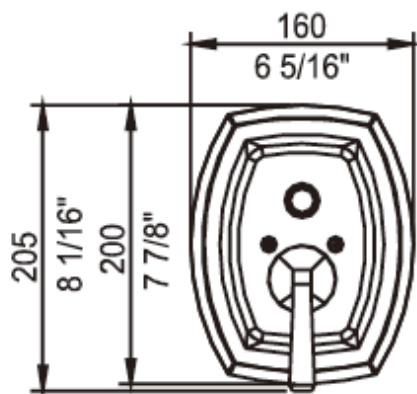

Brand : CAE, China  
 Name : FLAME Concealed bath/shower mixer  
 Item Code : 12.93501  
 Designer:  
 Color / Finish: Chrome Plated  
 Dimensions : 205 x 160 mm

**Product info:**

- Concealed bath
- Shower mixer