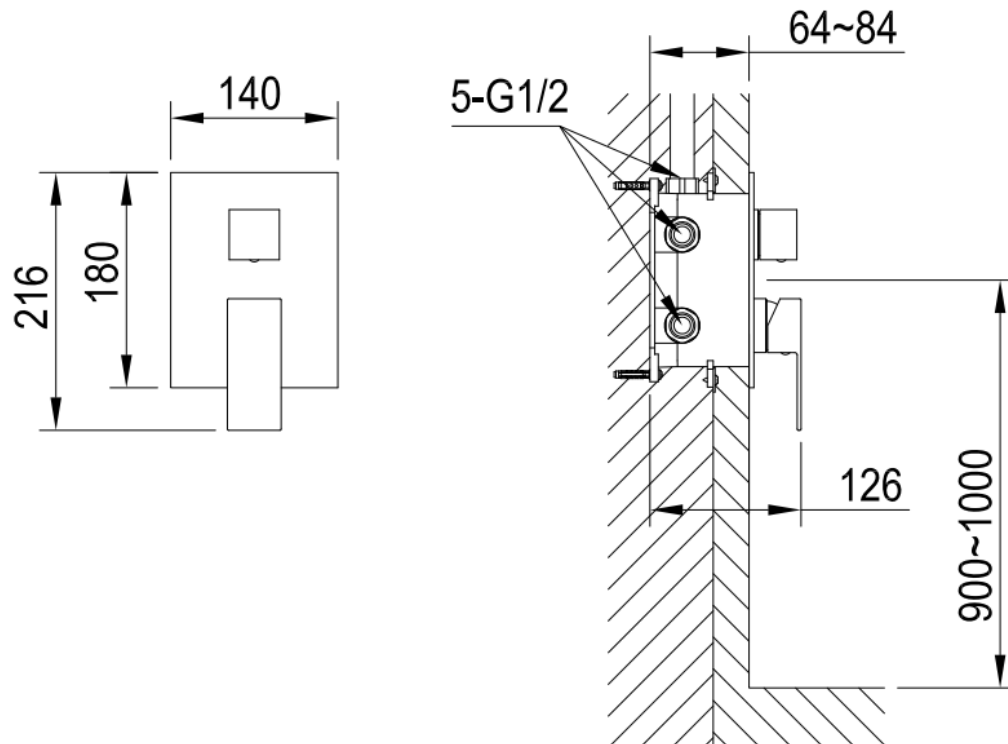

Brand : CAE, China
Name : Built in bath/shower mixer 3 way
Item Code : 12.53601(75)
Designer:
Color / Finish: Chrome
Dimensions : 140 x 216 mm

Product info:

- Built in bath/shower mixer

Flushing of pipe must be done before fittings are installed. Failure to do so voids the warranty.