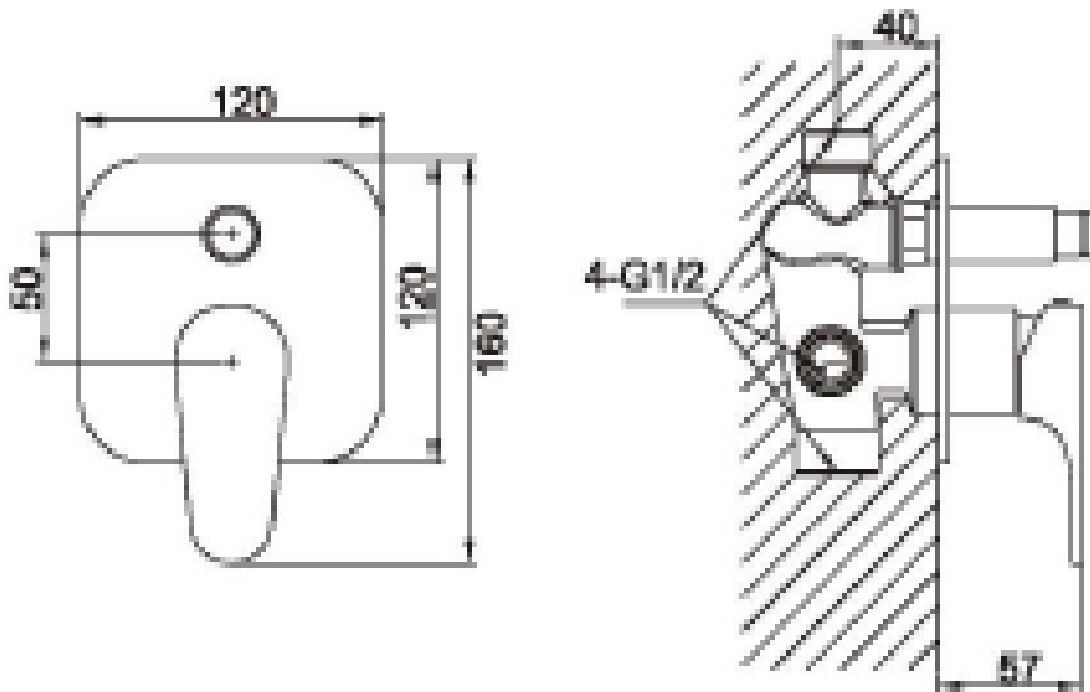

Flushing of pipe must be done before fittings are installed. Failure to do so voids the warranty.

Follow cleaning instructions and avoid using any harmful chemicals.

All information is for reference only. Installation shall always be based on the specs provided with actual delivered items.

For more info, visit www.sanitecph.com