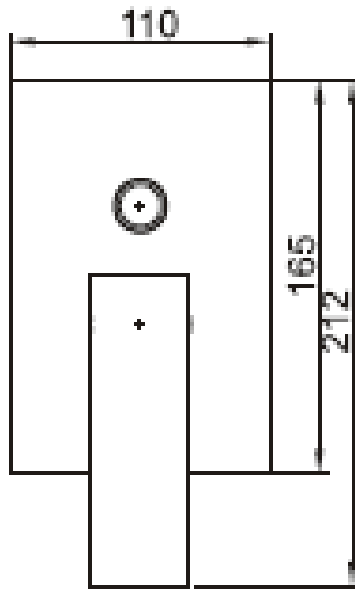

Flushing of pipe must be done before fittings are installed. Failure to do so voids the warranty.
Follow cleaning instructions and avoid using any harmful chemicals.
All information is for reference only. Installation shall always be based on the specs provided with actual delivered items.
For more info, visit www.sanitecph.com