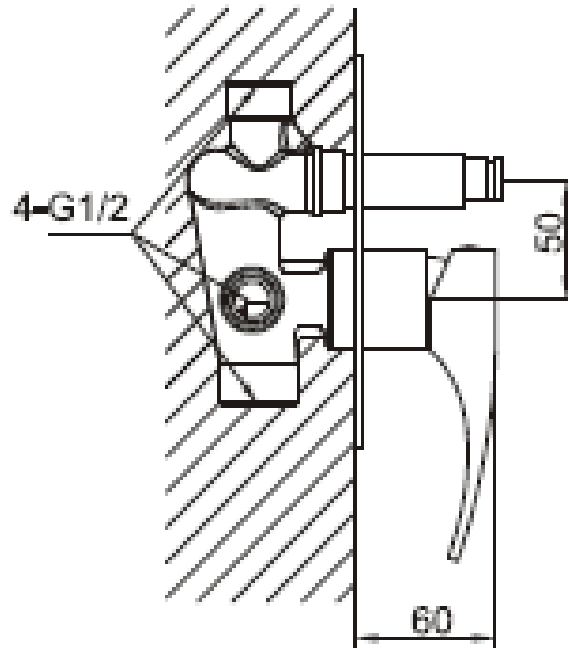

Flushing of pipe must be done before fittings are installed. Failure to do so voids the warranty.
Follow cleaning instructions and avoid using any harmful chemicals.
All information is for reference only. Installation shall always be based on the specs provided with actual delivered items.
For more info, visit www.sanitecph.com