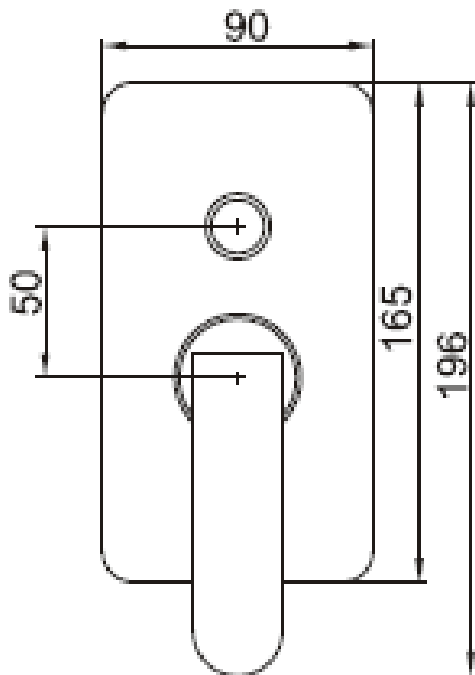

Flushing of pipe must be done before fittings are installed. Failure to do so voids the warranty.

Follow cleaning instructions and avoid using any harmful chemicals.

All information is for reference only. Installation shall always be based on the specs provided with actual delivered items.

For more info, visit www.sanitecph.com