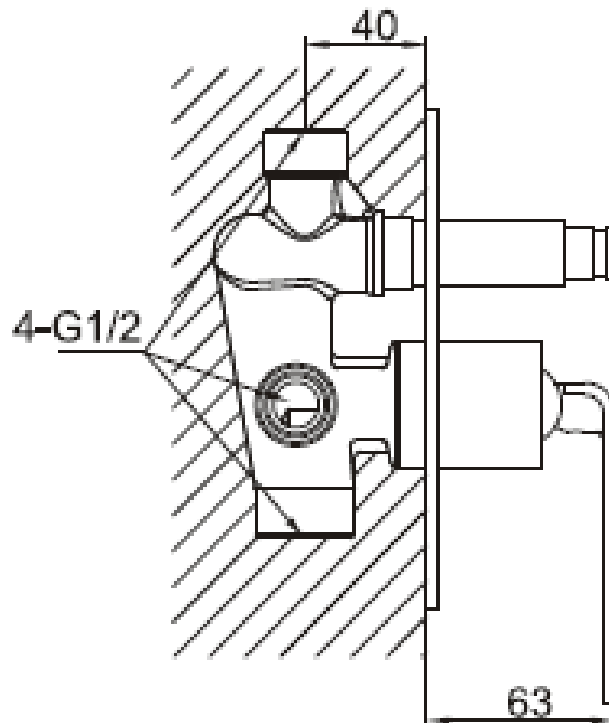

Flushing of pipe must be done before fittings are installed. Failure to do so voids the warranty.

Follow cleaning instructions and avoid using any harmful chemicals.

All information is for reference only. Installation shall always be based on the specs provided with actual delivered items.

For more info, visit www.sanitecph.com