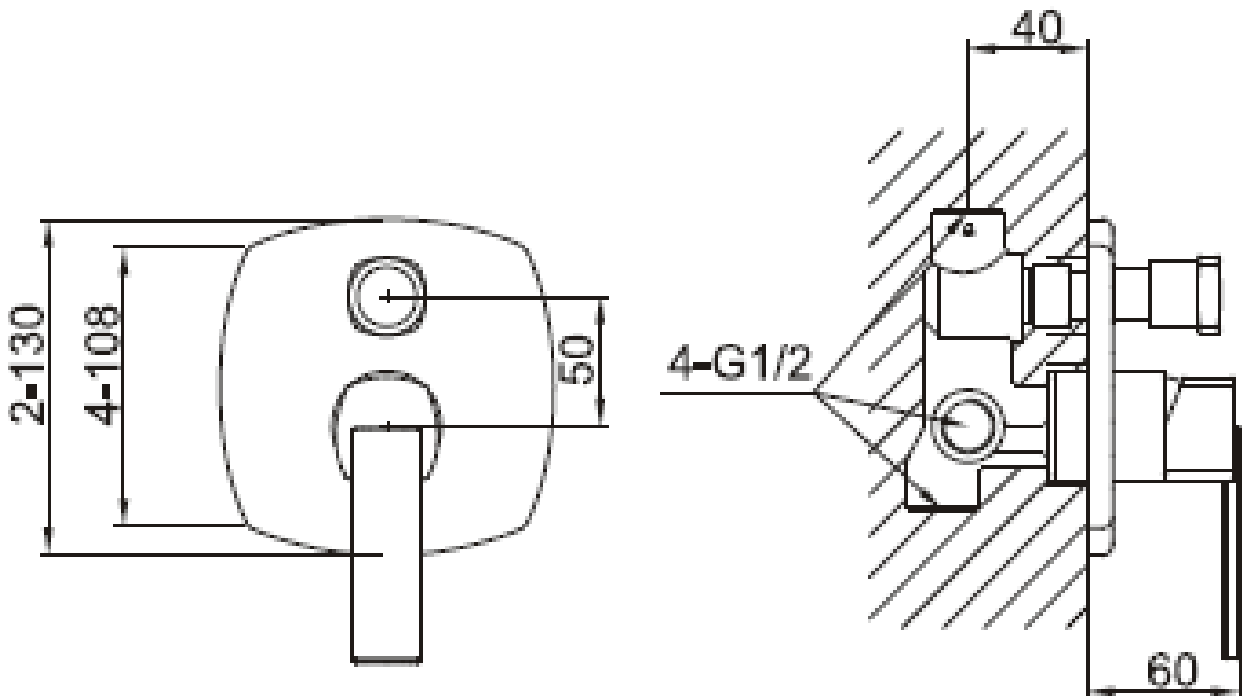

Brand : CAE, China
 Name : SIENA Concealed bath/shower mixer
 Item Code : 12.40801
 Designer:
 Color / Finish: Chrome Plated
 Dimensions : (See data drawing below for dimensions)

Product info:
 • Concealed single lever bath/shower mixer
 • With Diverter

Add-ons:
 • 1x angle valve ½"x½" (no nuts)
 • 1x flexible supply hose ½"x½"x?cm

Flushing of pipe must be done before fittings are installed. Failure to do so voids the warranty.
 Follow cleaning instructions and avoid using any harmful chemicals.
 All information is for reference only. Installation shall always be based on the specs provided with actual delivered items.
 For more info, visit www.sanitecph.com