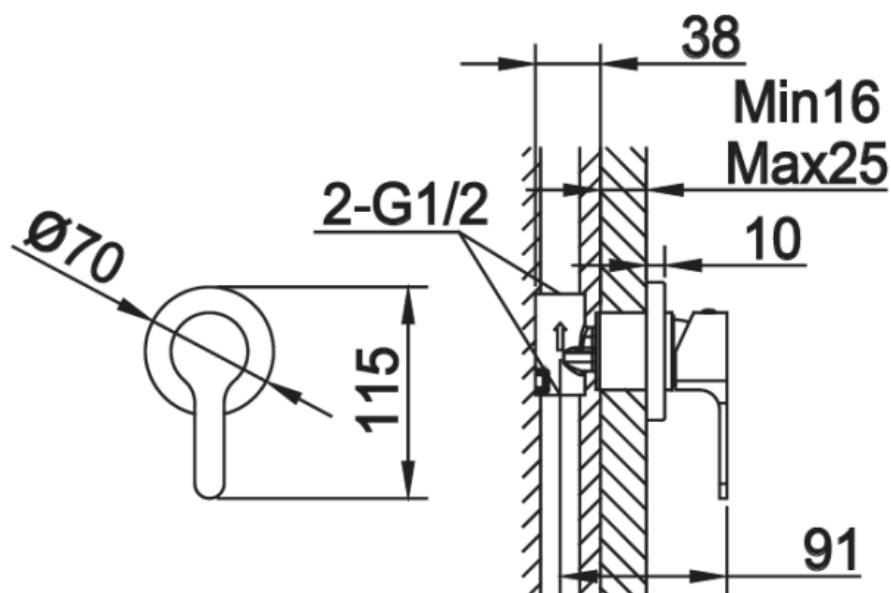

Brand : CAE, China  
Name : Shower Valve  
Item Code : 12.244701 (111)-SP  
Designer:  
Color / Finish: Chrome  
Dimensions : 91 mm x 115 mm

Product info:

- Shower valves

10020244701 (111)

Flushing of pipe must be done before fittings are installed. Failure to do so voids the warranty.