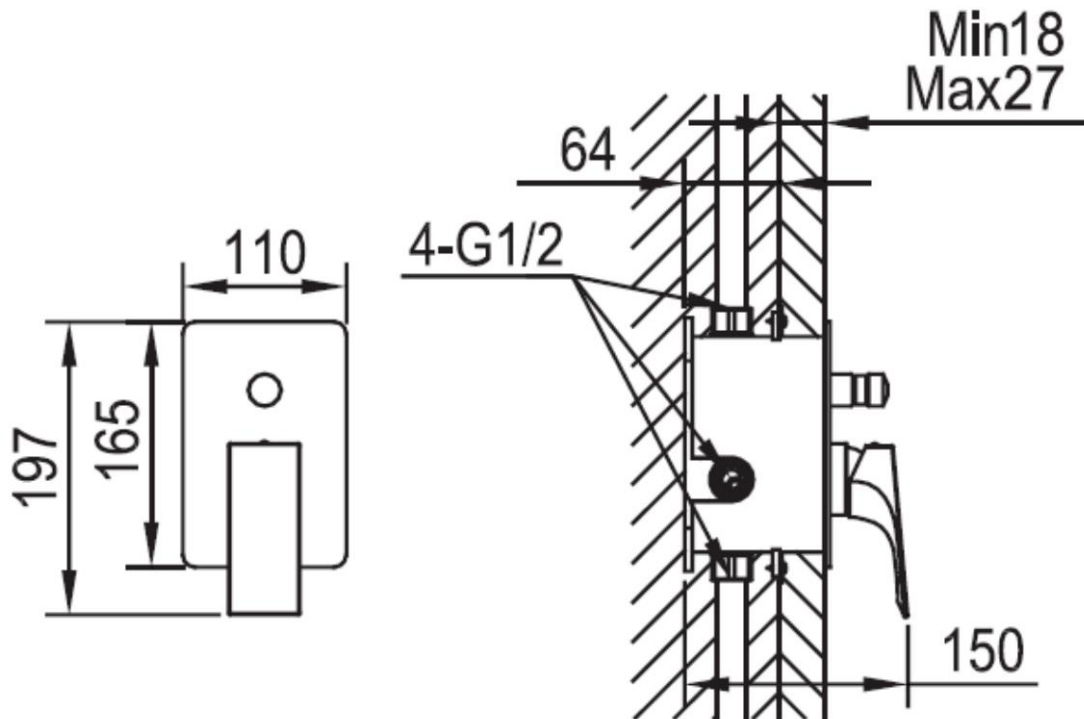

Brand : CAE, China
Name : DAVOS concealed bath/shower mixer
Item Code : 12.159001(44)
Designer :
Color / Finish: Chrome plated
Dimensions : 110 x 197 mm

Product info:

- built in bath/shower mixer

Flushing of pipe must be done before fittings are installed. Failure to do so voids the warranty.