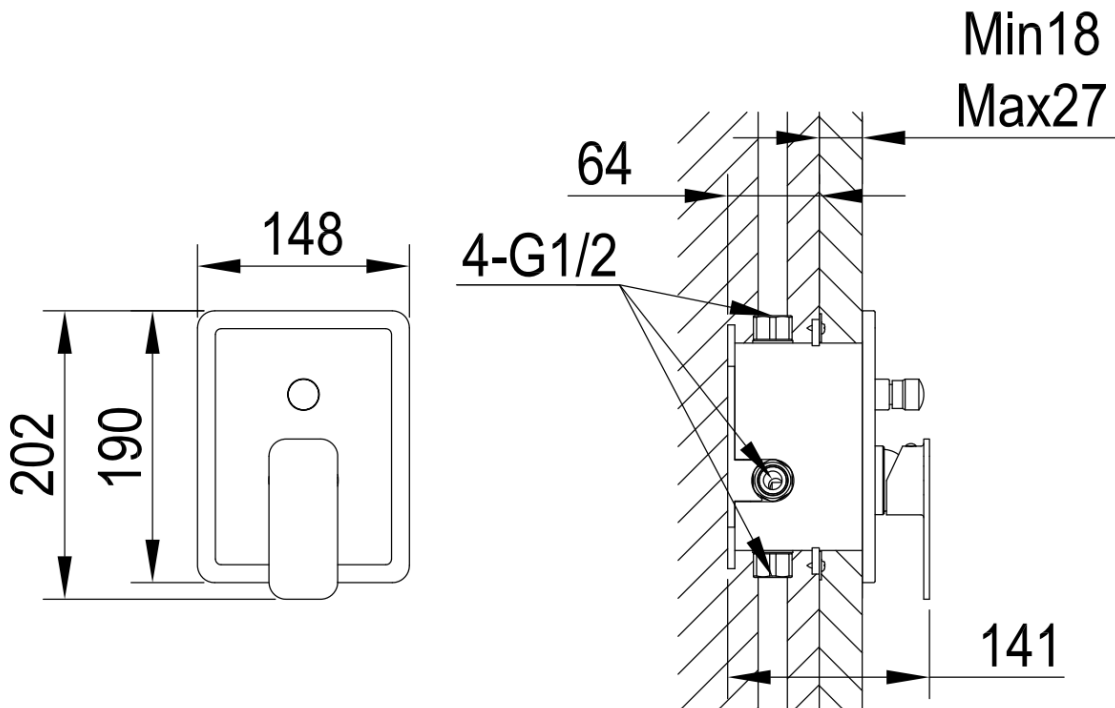

Brand : CAE, China
Name : ELBA built in bath/shower mixer
Item Code : 12.101101 (35)
Designer :
Color / Finish: Chrome plated
Dimensions : 148 x 202 mm

Product info:
• built in bath/shower mixer

Flushing of pipe must be done before fittings are installed. Failure to do so voids the warranty.
Follow cleaning instructions and avoid using any harmful chemicals.
All information is for reference only. Installation shall always be based on the specs provided with actual delivered items.
For more info, visit www.sanitecph.com