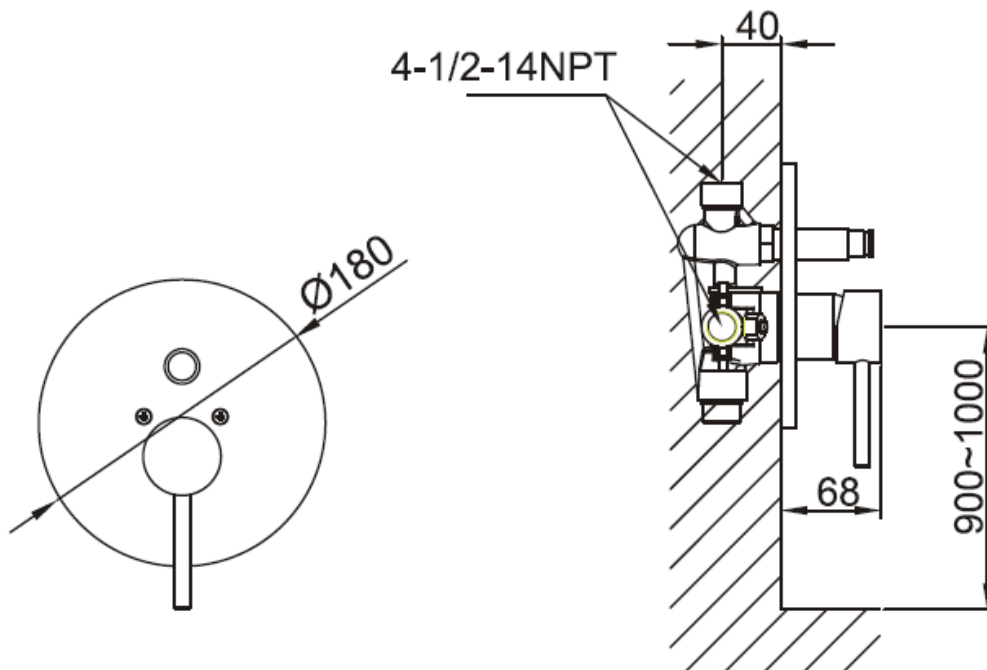

Flushing of pipe must be done before fittings are installed. Failure to do so voids the warranty.

Follow cleaning instructions and avoid using any harmful chemicals.

All information is for reference only. Installation shall always be based on the specs provided with actual delivered items.

For more info, visit www.sanitecph.com