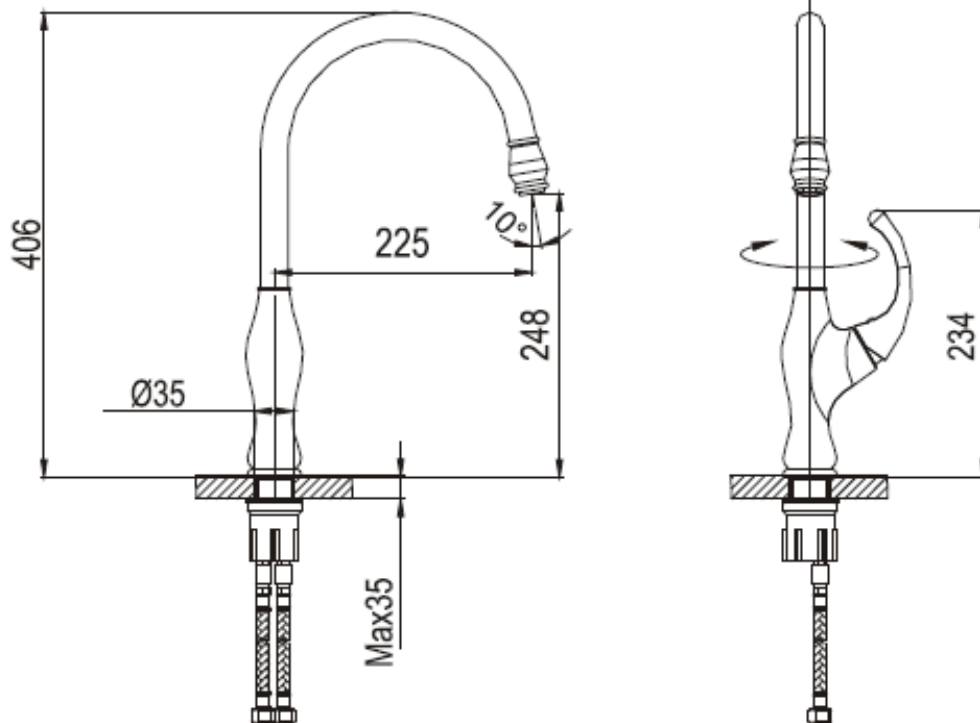

Brand : CAE, China  
 Name : CATANIA wall mounted shower pipe with hand & overhead shower mixer  
 Item Code : 08.3153C  
 Designer:  
 Color / Finish: Chrome Plated  
 Dimensions : 406 mm Height  
 225 mm Spout Projection

**Product info:**

- Single lever sink mixer with J-Spout
- Normal spray
- Flow rate: 10.7 lpm at 3 bars (45 psi)
- Flow pressure: 0.3Mpa

**Add-on:**

- 2x angle valve  $\frac{1}{2}$ "x $\frac{3}{8}$ " (no nuts)