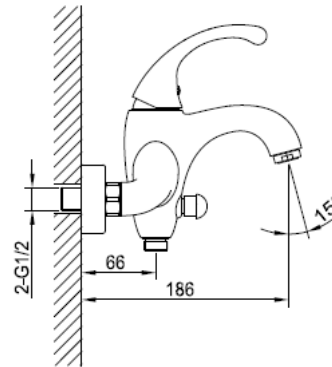

Brand : CAE, China
 Name : FLUID exposed bath/shower mixer with H879601C
 Item Code : 08.2232DBR

Color / Finish: Black Matt
 Dimensions :

Product info:

- Exposed bath/shower mixer
- with H879601C

Flushing of pipe must be done before fittings are installed. Failure to do so voids the warranty.
 Follow cleaning instructions and avoid using any harmful chemicals.
 All information is for reference only. Installation shall always be based on the specs provided with actual delivered items.
 For more info, visit www.sanitecph.com