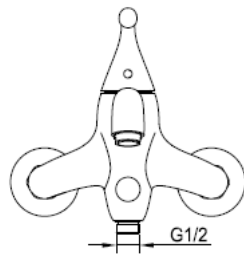

Brand : CAE, China
 Name : FLUID exposed bath/shower mixer with H879601C
 Item Code : 08.2232DBR

Color / Finish: Black Matt
 Dimensions :

Product info:

- Exposed bath/shower mixer
- with H879601C

Flushing of pipe must be done before fittings are installed. Failure to do so voids the warranty.
 Follow cleaning instructions and avoid using any harmful chemicals.
 All information is for reference only. Installation shall always be based on the specs provided with actual delivered items.
 For more info, visit www.sanitecph.com