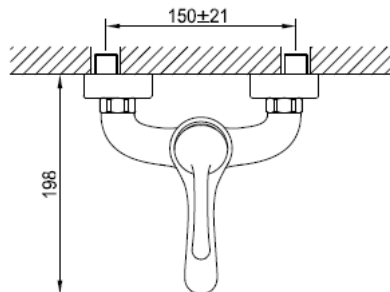

Brand : CAE, China
 Name : FLUID exposed bath/shower mixer with H879601C
 Item Code : 08.2232DBR

Color / Finish: Black Matt
 Dimensions :

Product info:

- Exposed bath/shower mixer
- with H879601C

Flushing of pipe must be done before fittings are installed. Failure to do so voids the warranty.
 Follow cleaning instructions and avoid using any harmful chemicals.
 All information is for reference only. Installation shall always be based on the specs provided with actual delivered items.
 For more info, visit www.sanitecph.com