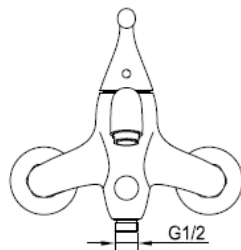

Brand : CAE, China
Name : FLUID Exposed bath/shower
Item Code : 08.2232C

Color / Finish: Chrome Plated
Dimensions :

Product info:

- Exposed bath/shower mixer
- with H879601C

Flushing of pipe must be done before fittings are installed. Failure to do so voids the warranty.