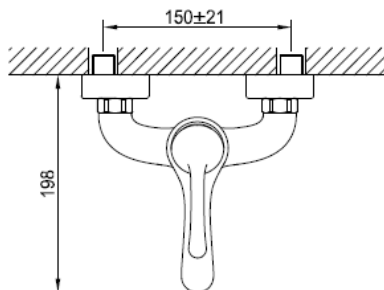

Brand : CAE, China
Name : FLUID Exposed bath/shower
Item Code : 08.2232C

Color / Finish: Chrome Plated
Dimensions :

Product info:

- Exposed bath/shower mixer
- with H879601C

Flushing of pipe must be done before fittings are installed. Failure to do so voids the warranty.