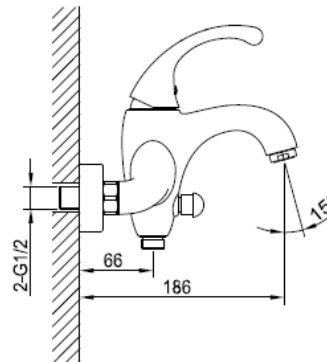

Brand : CAE, China
Name : FLUID Exposed bath/shower
Item Code : 08.2232C

Color / Finish: Chrome Plated
Dimensions :

Product info:

- Exposed bath/shower mixer
- with H879601C

Flushing of pipe must be done before fittings are installed. Failure to do so voids the warranty.