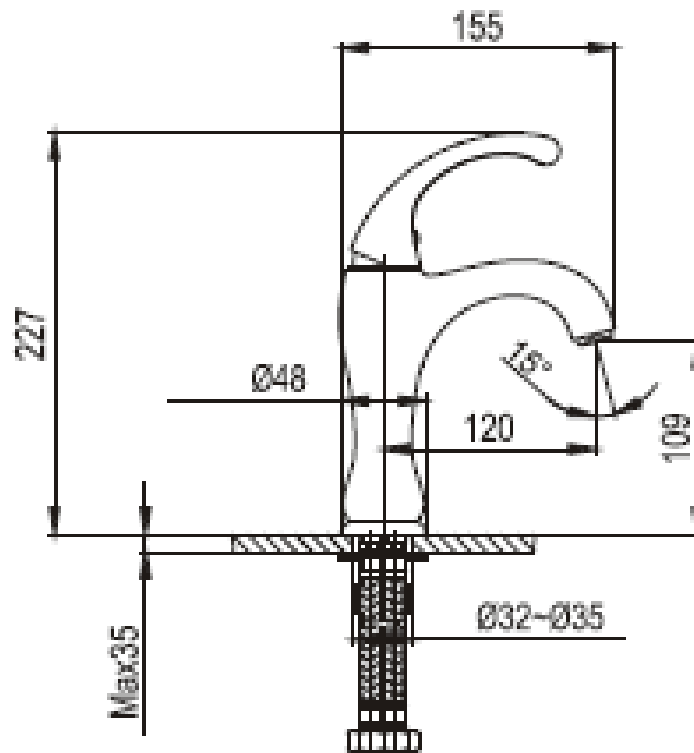

Brand : CAE, China
 Name : FLUID Basin mixer with pop up waste set
 Item Code : 08.1157C
 Designer:
 Color / Finish: Chrome Plated
 Dimensions : 227 mm Height
 120 mm Spout Projection

Product info:

- Single lever basin mixer
- With 1 ¼" push type pop up
- Normal Spray
- Flow rate: 10.7 lpm at 3 bars (45 psi)
- Flow pressure: 0.3Mpa

Add-ons:

- 1x angle valve ½"x½" (no nuts)
- 1x flexible supply hose ½"x½"x?cm

Flushing of pipe must be done before fittings are installed. Failure to do so voids the warranty.

Follow cleaning instructions and avoid using any harmful chemicals.