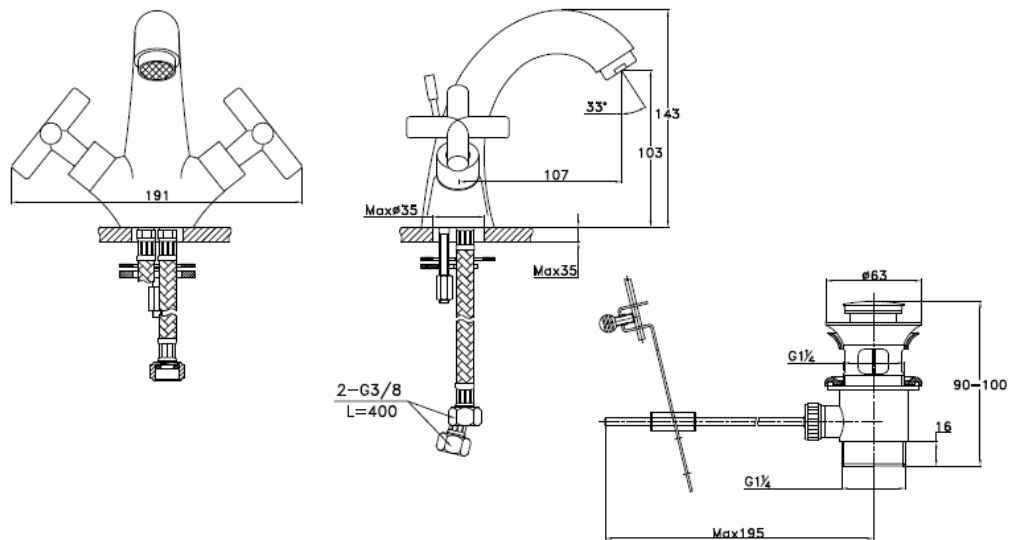

Brand : CAE, China  
 Name : VICTORIA Basin mixer low spout with pop up waste set  
 Item Code : 07.1045C

Color / Finish: Chrome Plated  
 Dimensions :

**Product info:**

- basin mixer low spout
- with pop up waste set