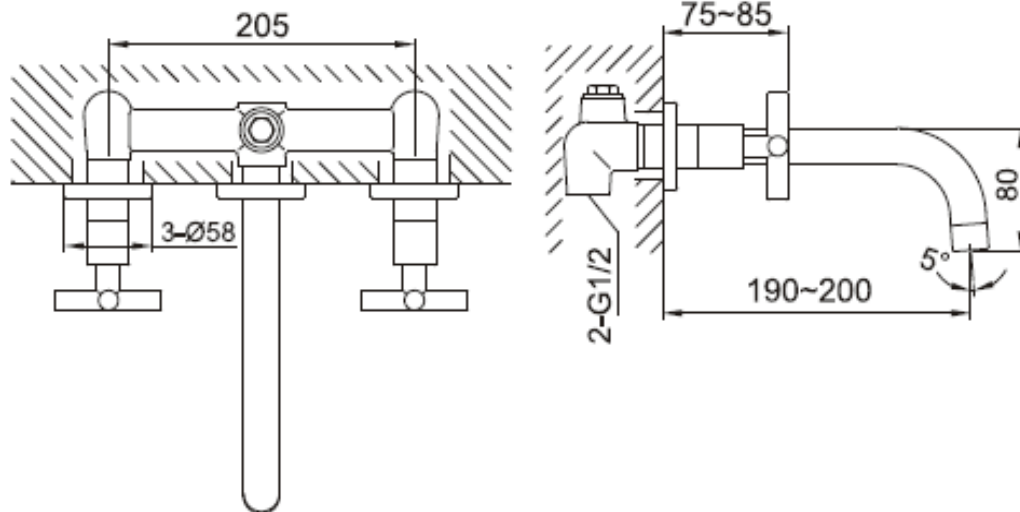

Brand : CAE, China
 Name : AMANDA VICTORIA Wall-mounted basin mixer cross handles
 Item Code : 07.1035C
 Designer:
 Color / Finish: Chrome Plated
 Dimensions : 190-200 mm Spout Projection

Product info:

- Wall-mounted 2-handle basin mixer
- Cross handles
- Normal Spray
- Flow rate: 10.7 lpm at 3 bars (45 psi)
- Flow pressure: 0.3Mpa

Add-ons:

- 1x basin waste strainer or pop-up
- 1x basin waste trap 1¼"