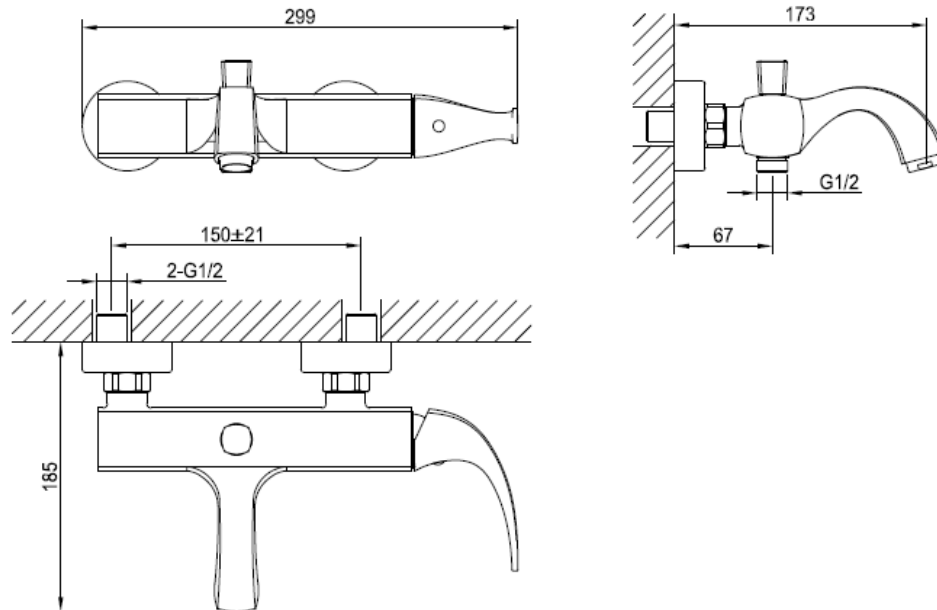

Brand : CAE, China
Name : FLAME Exposed bath/shower mixer with H879601C
Item Code : 04.2276C

Color / Finish: Chrome Plated
Dimensions :

Product info:

- Exposed basin mixer low spout
- With pop up waste set