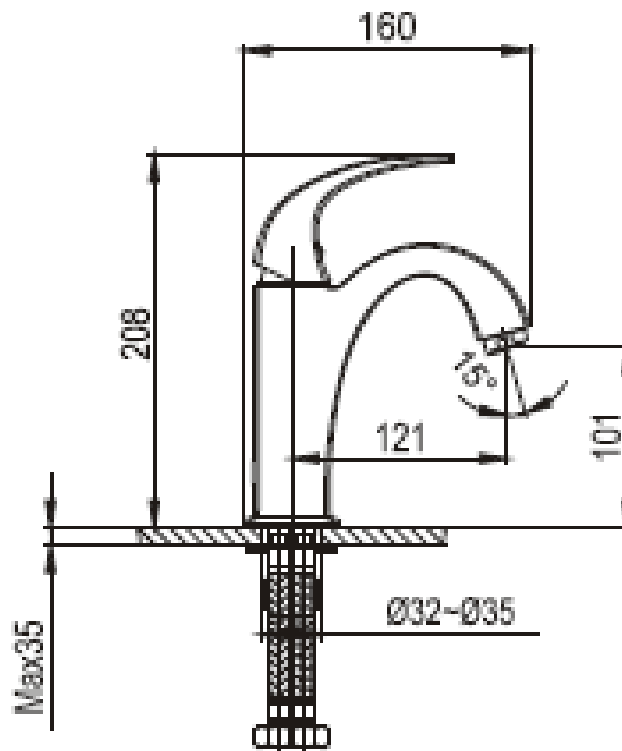

Brand : CAE, China
 Name : CASERTA Wall-mounted basin mixer
 Item Code : 04.1275DBR
 Designer:
 Color / Finish: Dark brass with red
 Dimensions : 208 mm height
 121 mm spout projection

Product info:

- Single lever Basin mixer
- With pop-up waste set G 1 ¼"
- Normal Spray
- Flow rate 10.7 lpm at 3 bars (45 psi)
- Flow pressure: 0.3 Mpa

Add-ons:

- 2x angle valve ½"x¾" (no nuts)
- 1x basin waste trap 1¼"

Flushing of pipe must be done before fittings are installed. Failure to do so voids the warranty.

Follow cleaning instructions and avoid using any harmful chemicals.