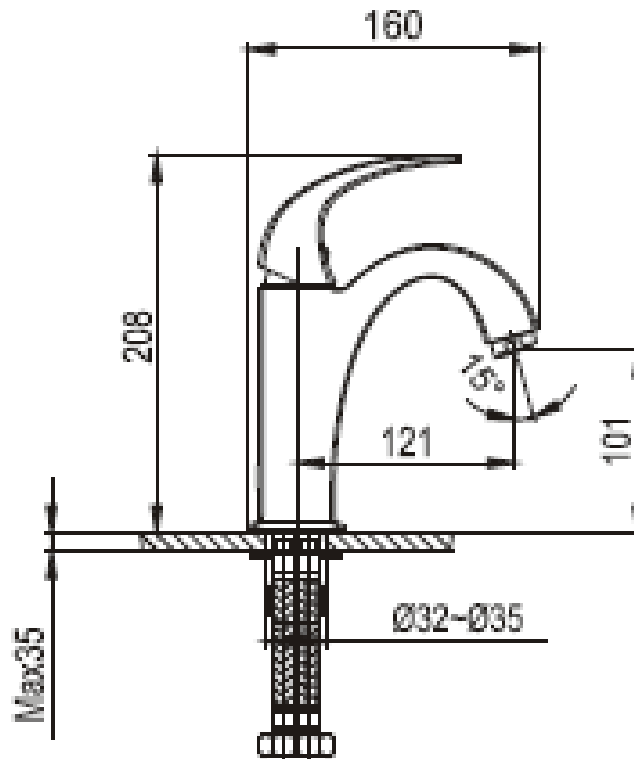

Brand : CAE, China
 Name : FLAME Basin mixer with pop up waste set
 Item Code : 04.1275C
 Designer:
 Color / Finish: Chrome Plated
 Dimensions : 208 mm height
 121 mm spout projection

Product info:

- Single lever Basin mixer
- Pop up waste set G 1 ¼
- Normal spray
- Flow rate: 10.7 lpm at 3 bars (45 psi)
- Flow pressure: 0.3 Mpa

Add-ons:

- 2x angle valve ½"x¾" (no nuts)
- 1x basin waste trap 1¼"

Flushing of pipe must be done before fittings are installed. Failure to do so voids the warranty.
 Follow cleaning instructions and avoid using any harmful chemicals.
 All information is for reference only. Installation shall always be based on the specs provided with actual delivered items.
 For more info, visit www.sanitecph.com