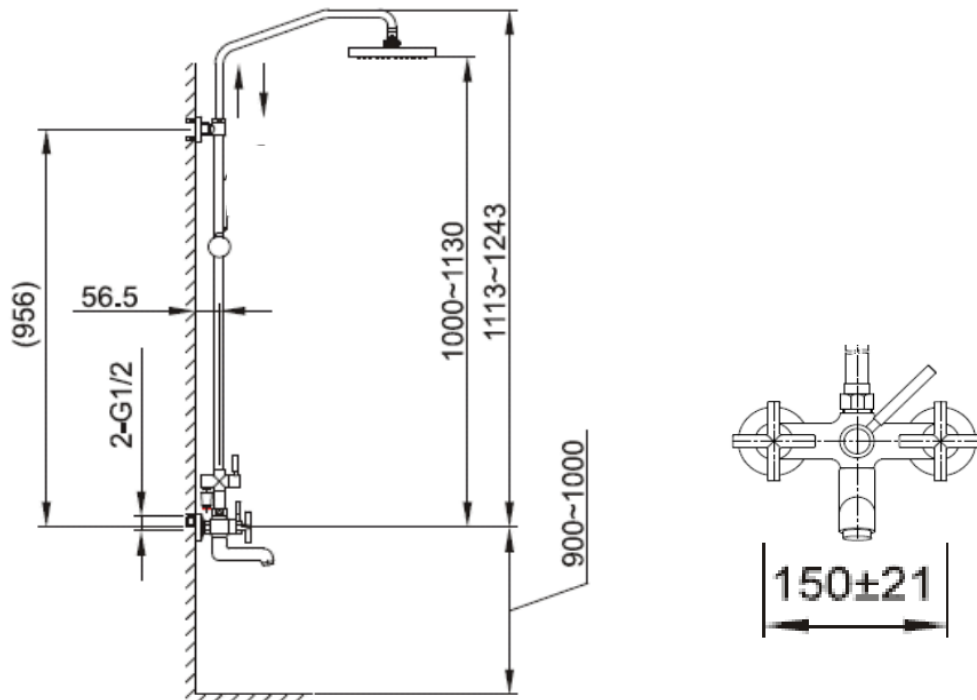

Brand : CAE, China
 Name : AMANDA VICTORIA Wall mounted shower pipe with hand & overhead shower
 Item Code : 03.2420C
 Color / Finish: Chrome Plated
 Dimensions : (See data drawing below for dimensions)

Product info:

- Wall mounted 2-handle shower pipe set
- With overhead, hand shower, and spout

Flushing of pipe must be done before fittings are installed. Failure to do so voids the warranty.

Follow cleaning instructions and avoid using any harmful chemicals.