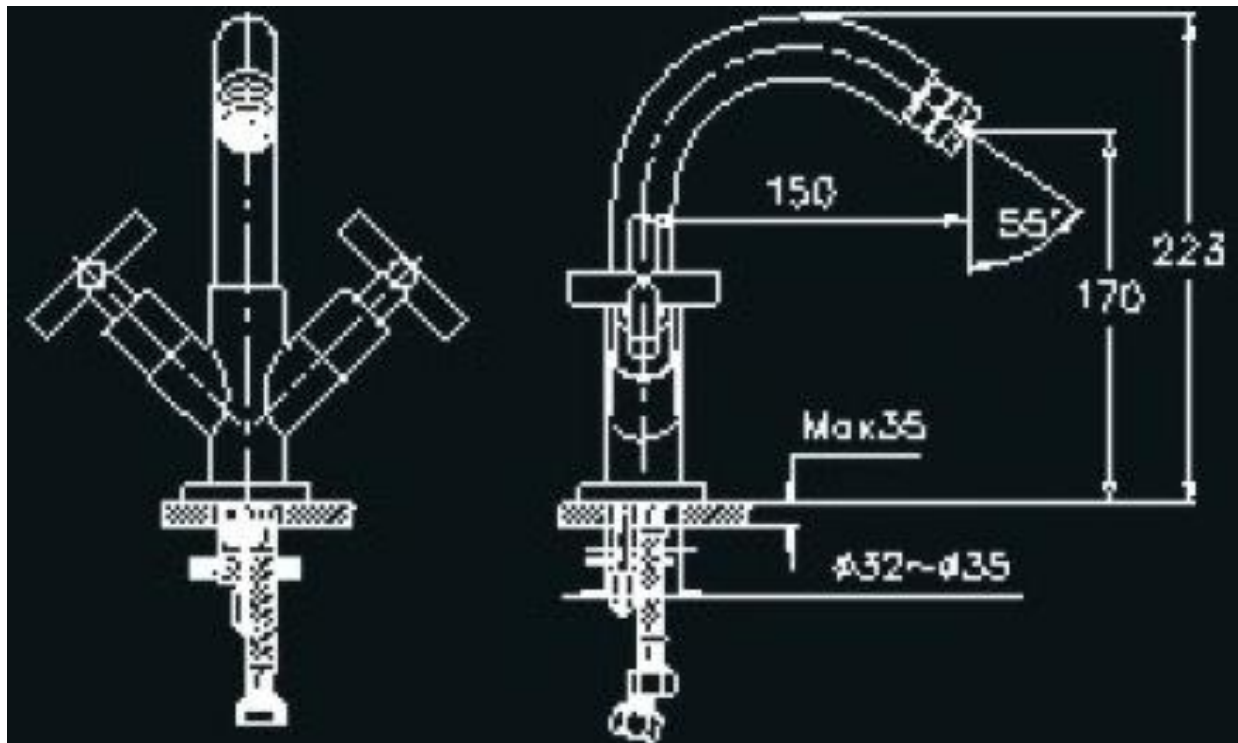

Brand : CAE, China
 Name : AMANDA VICTORIA Bidet mixer
 Item Code : 03.4405C
 Designer:
 Color / Finish: Chrome Plated
 Dimensions : 223 mm Height
 150 mm Spout Projection

Product info:

- 2-handle single hole Bidet mixer
- Without pop-up
- Normal spray
- Flow rate: 10.7lpm at 3 bars (45 psi)
- Flow pressure: 0.3Mpa

Add-ons:

- 2x angle valve ½"x¾" (no nuts)
- 1x bidet waste trap 1¼"
- 1x basin/bidet strainer or pop-up

Flushing of pipe must be done before fittings are installed. Failure to do so voids the warranty.

Follow cleaning instructions and avoid using any harmful chemicals.