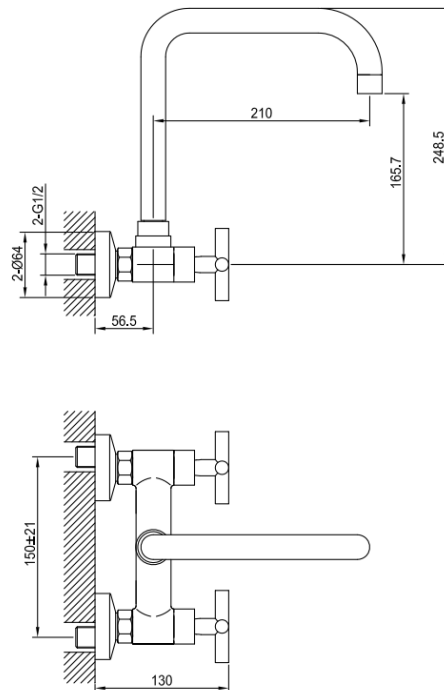

Brand : CAE, China  
Name : VICTORIA Wall mounted kitchen mixer

Item Code : 03.3615C

Color / Finish: Chrome Polished  
Dimensions : 210 x 248.5mm

**Product info:**

- Wall mounted kitchen mixer

Flushing of pipe must be done before fittings are installed. Failure to do so voids the warranty.  
Follow cleaning instructions and avoid using any harmful chemicals.  
All information is for reference only. Installation shall always be based on the specs provided with actual delivered items.  
For more info, visit [www.sanitecph.com](http://www.sanitecph.com)