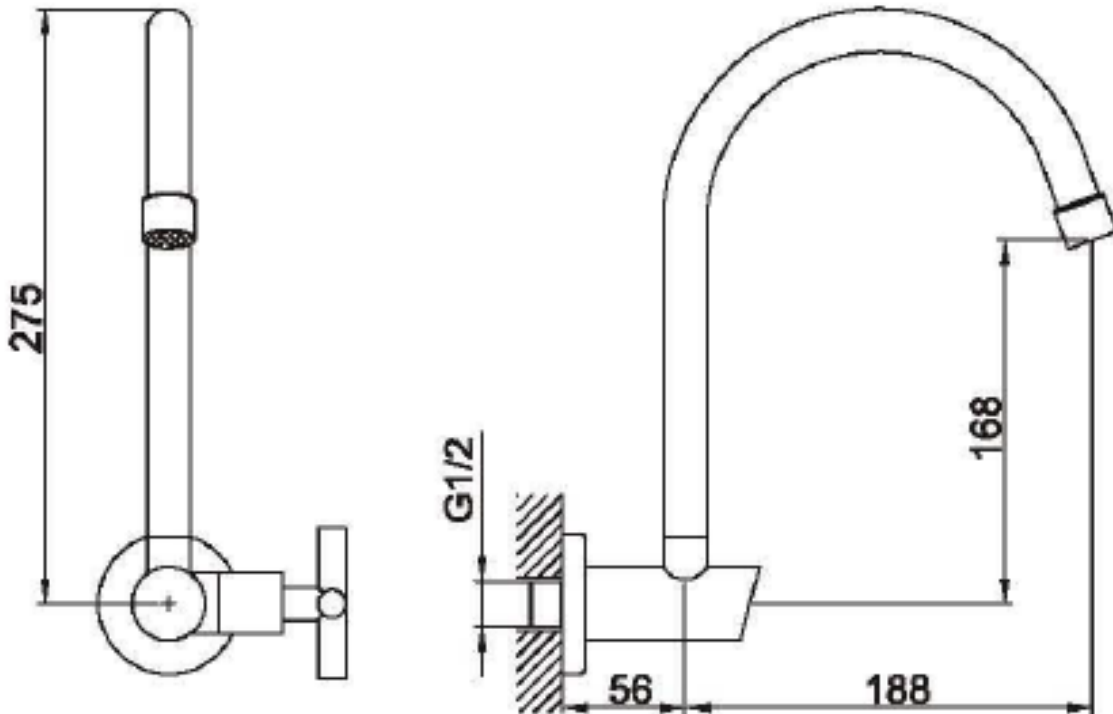

Brand : CAE, China
 Name : VICTORIA Wall-mounted tap
 Item Code : 03.3346C
 Designer:
 Color / Finish: Chrome Plated
 Dimensions : 275 mm height
 188 mm spout projection

Product info:

- Wall-mounted basin tap ½" for cold water only
- Without pop-up
- Normal spray
- Flow rate: 10.7 lpm at 3 bars (45 psi)
- Flow pressure: 0.3Mpa

Add-ons:

- 1x basin waste trap 1¼"
- 1x basin strainer or pop-up

Flushing of pipe must be done before fittings are installed. Failure to do so voids the warranty.

Follow cleaning instructions and avoid using any harmful chemicals.