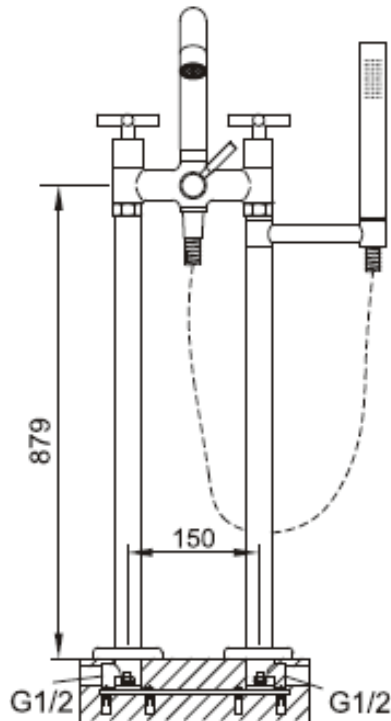

Brand : CAE, China
 Name : AMANDA VICTORIA Floor mounted bathtub mixer with hand shower
 Item Code : 03.2576C
 Designer:
 Color / Finish: Chrome Plated
 Dimensions : 1082 mm Height
 161 mm Spout Projection

Product info:

- Floor-mounted 2-handle bathtub mixer with hand shower set, with:
- Normal Spray
- Flow rate: 15.7 lpm at 3 bars (45 psi)
- Flow pressure: 0.3Mpa

Flushing of pipe must be done before fittings are installed. Failure to do so voids the warranty.