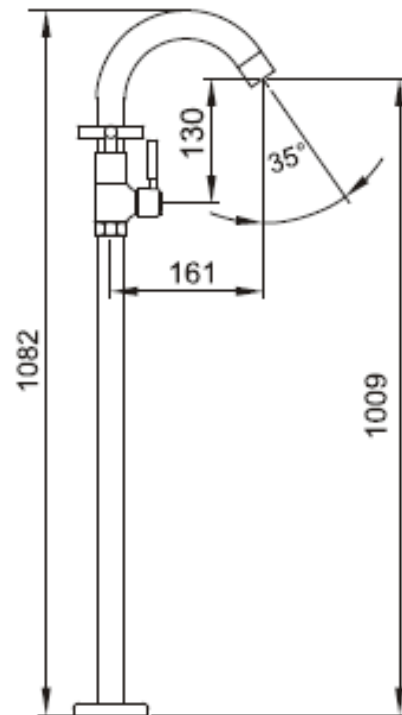

Brand : CAE, China
 Name : AMANDA VICTORIA Floor mounted bathtub mixer with hand shower
 Item Code : 03.2576C
 Designer:
 Color / Finish: Chrome Plated
 Dimensions : 1082 mm Height
 161 mm Spout Projection

Product info:

- Floor-mounted 2-handle bathtub mixer with hand shower set, with:
- Normal Spray
- Flow rate: 15.7 lpm at 3 bars (45 psi)
- Flow pressure: 0.3Mpa

Flushing of pipe must be done before fittings are installed. Failure to do so voids the warranty.