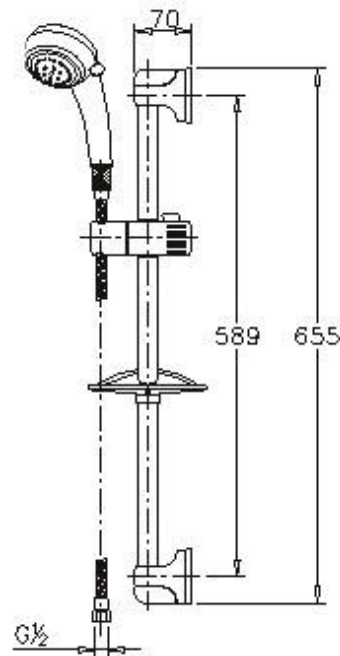

Brand : CAE, China
 Name : AMANDA VICTORIA Exposed bath/shower mixer with H87902C bar set
 Item Code : 03.2405C
 Designer:
 Color / Finish: Chrome Plated
 Dimensions : 203 mm Height
 161 mm Spout Projection

Product info:

- Exposed 2-handle bath/shower mixer
- With hand shower bar set (H87902C)
- Normal Spray
- Automatic diverter
- Flow rate: 23.7 lpm at 3 bars (45 psi)
- Flow pressure: 0.3Mpa

Flushing of pipe must be done before fittings are installed. Failure to do so voids the warranty.
 Follow cleaning instructions and avoid using any harmful chemicals.
 All information is for reference only. Installation shall always be based on the specs provided with actual delivered items.
 For more info, visit www.sanitecph.com