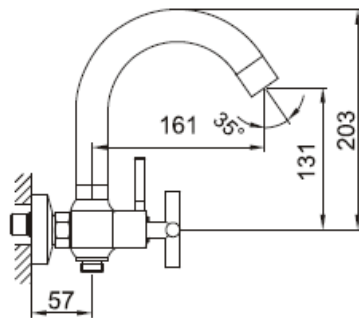

Brand : CAE, China
 Name : AMANDA VICTORIA Exposed bath/shower mixer with H87902C bar set
 Item Code : 03.2405C
 Designer:
 Color / Finish: Chrome Plated
 Dimensions : 203 mm Height
 161 mm Spout Projection

Product info:

- Exposed 2-handle bath/shower mixer
- With hand shower bar set (H87902C)
- Normal Spray
- Automatic diverter
- Flow rate: 23.7 lpm at 3 bars (45 psi)
- Flow pressure: 0.3Mpa

Flushing of pipe must be done before fittings are installed. Failure to do so voids the warranty.
 Follow cleaning instructions and avoid using any harmful chemicals.
 All information is for reference only. Installation shall always be based on the specs provided with actual delivered items.
 For more info, visit www.sanitecph.com