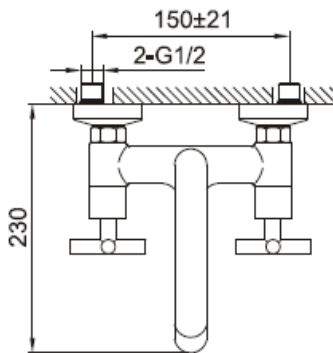

Brand : CAE, China
 Name : AMANDA VICTORIA Exposed bath/shower mixer with H87902C bar set
 Item Code : 03.2405C
 Designer:
 Color / Finish: Chrome Plated
 Dimensions : 203 mm Height
 161 mm Spout Projection

Product info:

- Exposed 2-handle bath/shower mixer
- With hand shower bar set (H87902C)
- Normal Spray
- Automatic diverter
- Flow rate: 23.7 lpm at 3 bars (45 psi)
- Flow pressure: 0.3Mpa

Flushing of pipe must be done before fittings are installed. Failure to do so voids the warranty.
 Follow cleaning instructions and avoid using any harmful chemicals.
 All information is for reference only. Installation shall always be based on the specs provided with actual delivered items.
 For more info, visit www.sanitecph.com