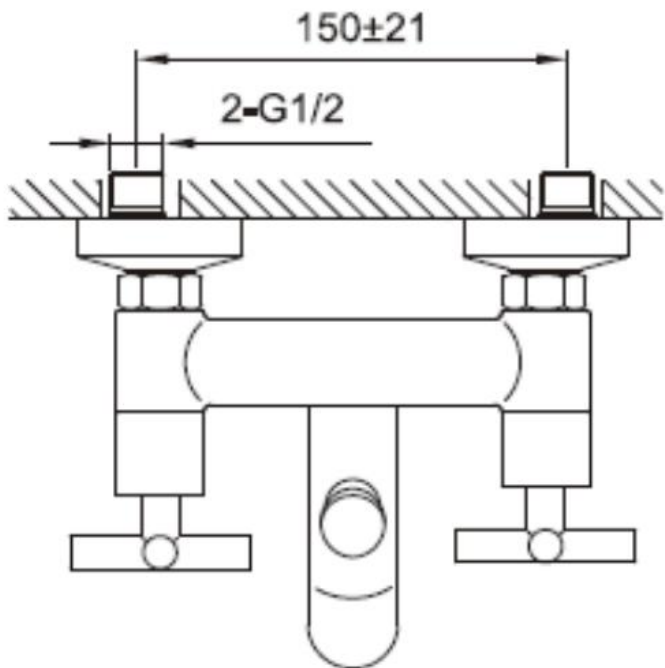

Brand : CAE, China
 Name : AMANDA VICTORIA Exposed bath/shower mixer with H87902C bar set
 Item Code : 03.2045C
 Designer:
 Color / Finish: Chrome Plated
 Dimensions : 161 mm Spout Projection

Product info:

- Exposed 2-handle bath/shower mixer
- With H87902C hand shower wall bar set
- Flow pressure: 1~5 bar (15~70 psi)

Flushing of pipe must be done before fittings are installed. Failure to do so voids the warranty.