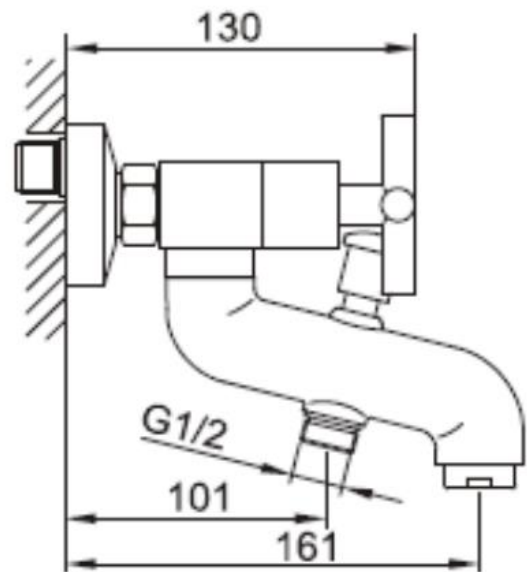

Brand : CAE, China
 Name : AMANDA VICTORIA Exposed bath/shower mixer with H87902C bar set
 Item Code : 03.2045C
 Designer:
 Color / Finish: Chrome Plated
 Dimensions : 161 mm Spout Projection

Product info:

- Exposed 2-handle bath/shower mixer
- With H87902C hand shower wall bar set
- Flow pressure: 1~5 bar (15~70 psi)

Flushing of pipe must be done before fittings are installed. Failure to do so voids the warranty.