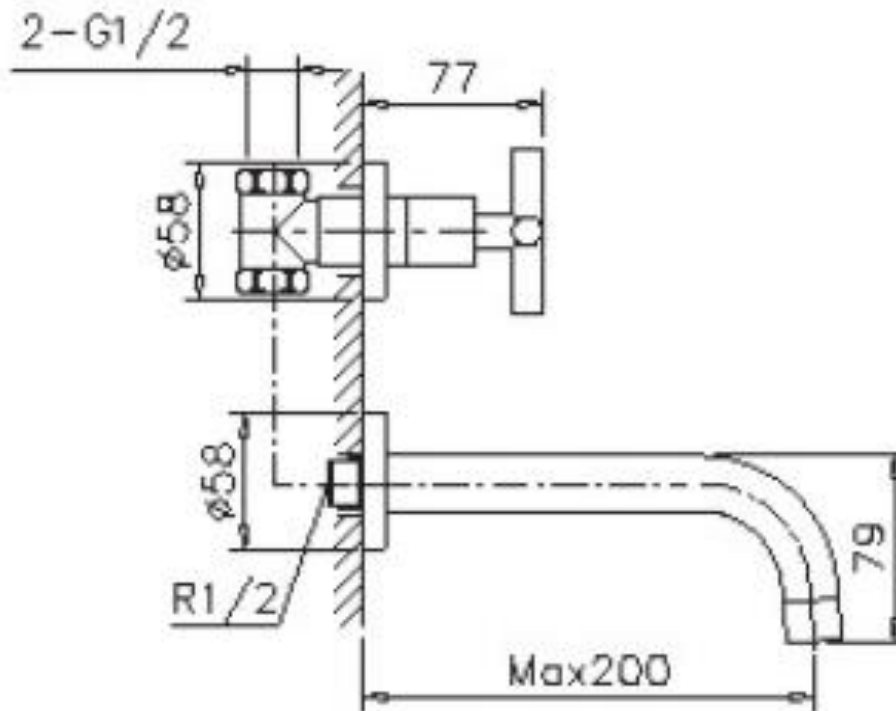

Brand : CAE, China
 Name : AMANDA VICTORIA Wall-mounted basin tap cold water only
 Item Code : 03.1526C
 Designer:
 Color / Finish: Chrome Plated
 Dimensions : 200 mm Spout Projection

Product info:

- Wall-mounted basin cold water tap
- Normal Spray
- Flow rate: 10.7 lpm at 3 bars (45 psi)
- Flow pressure: 0.3Mpa

Add-ons:

- 1x basin waste strainer or pop-up
- 1x basin waste trap 1¼"

Flushing of pipe must be done before fittings are installed. Failure to do so voids the warranty.

Follow cleaning instructions and avoid using any harmful chemicals.