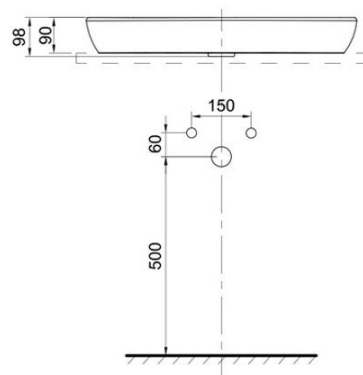

Brand : AXENT, Switzerland/China  
 Name : TODAY E Countertop basin without overflow  
 Item Code : L162-1101-M2  
 Designer :  
 Color / Finish: White  
 Dimensions : 681 x 381 x 98 mm

**Product info:**

- Countertop basin
  - Without overflow
  - With easy-clean glaze
- 
- Basin mixer/tap with angle valves
  - Basin waste strainer or pop-up
  - Basin P-trap

Front view

Left view

Top view

Flushing of pipe must be done before fittings are installed. Failure to do so voids the warranty.