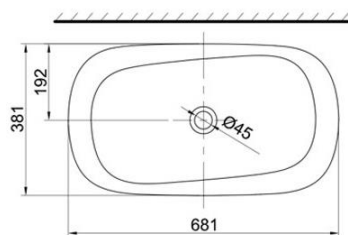

Top view

Flushing of pipe must be done before fittings are installed. Failure to do so voids the warranty.

Follow cleaning instructions and avoid using any harmful chemicals.

All information is for reference only. Installation shall always be based on the specs provided with actual delivered items.

For more info, visit www.sanitecph.com