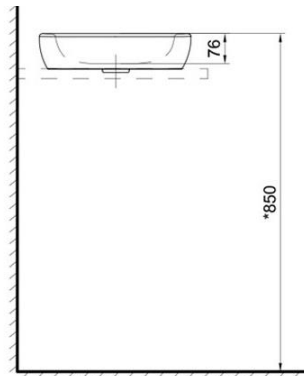

Brand : AXENT, Switzerland/China
Name : TODAY E Countertop basin without overflow
Item Code : L162-1101-M2
Designer :
Color / Finish: White
Dimensions : 681 x 381 x 98 mm

Product info:

1. Countertop basin
   - Without overflow
   - With easy-clean glaze
3. Basin mixer/tap with angle valves
   - Basin waste strainer or pop-up
   - Basin P-trap

Left view

Flushing of pipe must be done before fittings are installed. Failure to do so voids the warranty.

Follow cleaning instructions and avoid using any harmful chemicals.

All information is for reference only. Installation shall always be based on the specs provided with actual delivered items.

For more info, visit www.sanitecph.com