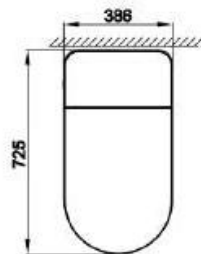

Top view

Flushing of pipe must be done before fittings are installed. Failure to do so voids the warranty.

Follow cleaning instructions and avoid using any harmful chemicals.

All information is for reference only. Installation shall always be based on the specs provided with actual delivered items.

For more info, visit www.sanitecph.com