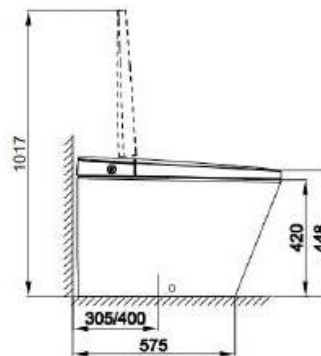

Brand : AXENT, Switzerland/China
Name : PRIMO Intelligent Toilet

Item Code : E331-0331H

Designer :

Color / Finish: White

Dimensions : 735 x 386 x 495 mm

Product info:

- Intelligent Toilet 220-240V/50-60 HZ
- Flushes even during brownout
- Foam shield
- Foot sensor
- Mobile app remote
- Environment-friendly flush, UV Wand Sterilization

Left view

Flushing of pipe must be done before fittings are installed. Failure to do so voids the warranty.

Follow cleaning instructions and avoid using any harmful chemicals.

All information is for reference only. Installation shall always be based on the specs provided with actual delivered items.

For more info, visit www.sanitecph.com