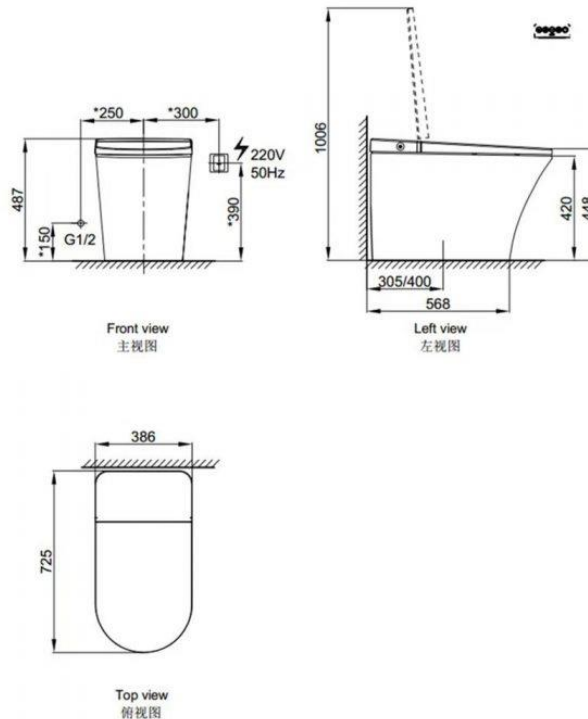

Brand : AXENT, Switzerland/China
 Name : PRIMUS INTELLIGENT Toilet
 Item Code : E330-0131H-P1

Designer :

Color / Finish: White with Silver Spacer
 Dimensions : 725 x 386 x 487 mm

Product info:

- PRIMUS INTELLIGENT Toilet
- Toilet 220V-60Hz
- 305 mm rough in, S-trap
- 4.8L single flush
- Basin mixer/tap with angle valves
- Basin waste strainer or pop-up
- Basin P-trap