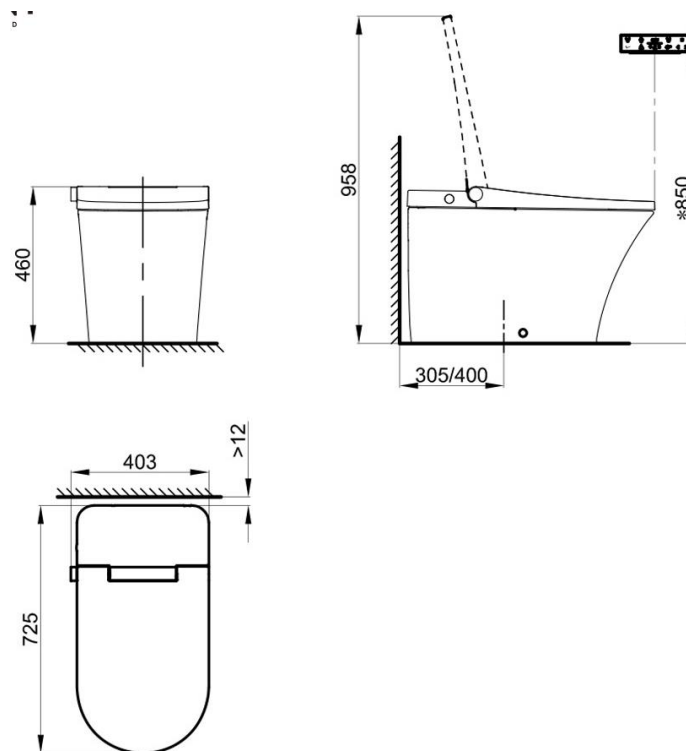

Brand : AXENT, Switzerland/China  
 Name : AXENT 1C PLUS Intelligent Toilet  
 Item Code : E322-0231H-P2

Designer :

Color / Finish: White  
 Dimensions : 820 x 490 x 585 mm

**Product info:**

- Intelligent 1-Pc Toilet set 220V/50-60Hz, roughing in 305 mm
- With remote control for:
- Instant heating, Rear / front wash pulsating & oscillating, anti-microbial seat and nozzle, seat heating & warm air dryer, adjustable water, seat and air temperature, self cleaning nozzles, deodorizer, night light, auto flush 4.8 lpf, auto open, self closing seat and cover, power saving, over pressure protection, fault alarm, waste connector & gasket
- Angle Valve ½ x ½
- Rubber Seal