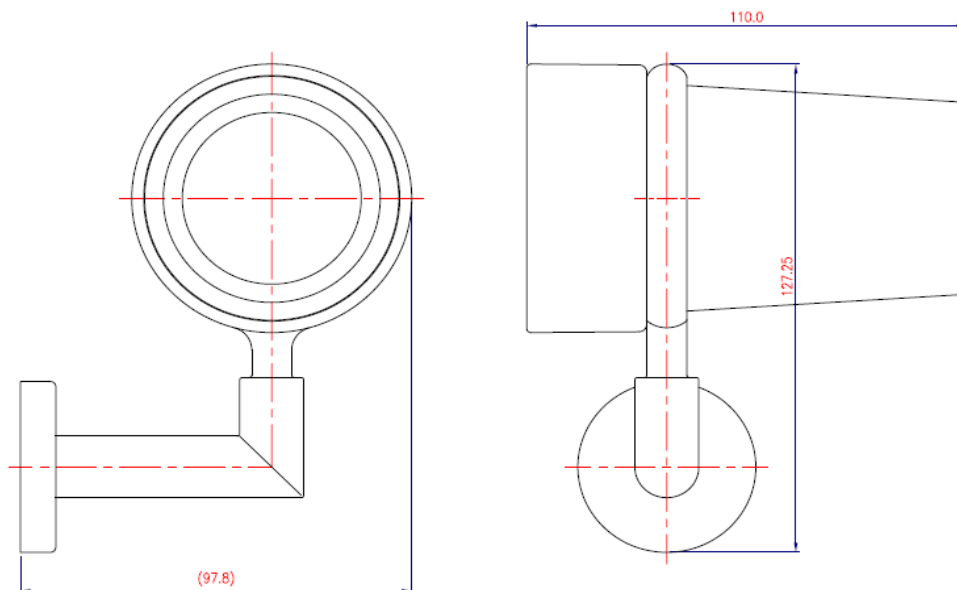

SPECIFICATION SHEET - bathroom accessories

BRAND:	LCM	Product Photo:
ORIGIN:	China	
SERIES:	11800	
PRODUCT DESCRIPTION:	Tumbler Glass with holder	
MODEL No.	11858H.2602	
FINISH/COLOUR:	Chrome plated	
DIMENSIONS:	97.8mm L x 127.25mm W x 110mm H	
OPTIONAL MATCHING PARTS:		

Technical Informations:

REMINDER:	Do not use cleaners containing abrasive cleansers, ammonia, bleach, acids, waxes, alcohol, solvents or other products not recommended for chrome.
	All information is for reference only, installation shall always be based on the actual product delivered.