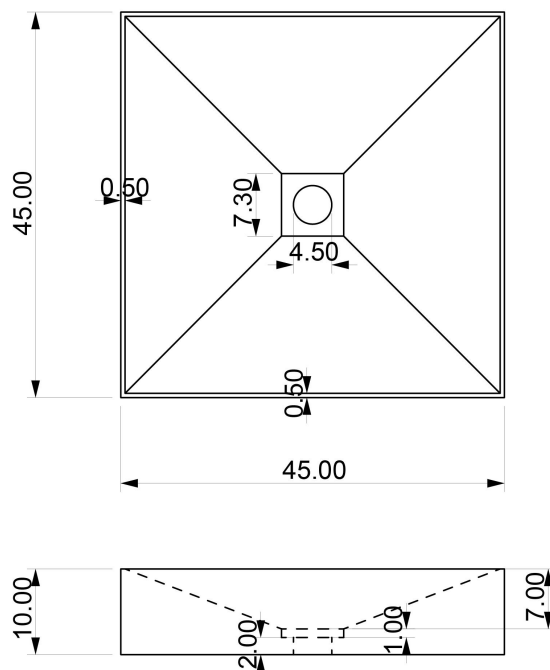

SPECIFICATION SHEET - stone/marble crafted washbasin

BRAND:	Lautus <i>The Art Of Stone</i>	Product Photo:
ORIGIN:	China	
SERIES:	VOL	
PRODUCT DESCRIPTION:	LAUTUS Vol Table top washbasin with drain cover, with NO tap hole, NO overflow	
MODEL No.	VOL4510-WV	
STONE/MARBLE:	Wood Vein	
DIMENSIONS:	450x450x100mm	
OPTIONAL MATCHING PARTS:	LD-A43-hidden Waste strainer, OR Basin pop-up waste Basin waste trap	

Technical Informations:

VOL4510 unit:cm

Copyright: **Lautus**   Designed by: **Tony**   Date: **2017.8.18**

REMINDER:	Pipe flushing must be done before faucets are installed. Failure to do so voids the warranty.
	Do not use abrasive or aggressive cleaners and or contain chlorine or hydrochloric acid solution for cleaning.
	All information stated above are solely for reference only, and should be based on the actual submission sample. Dimensions and specifications are subject to change without prior notice.