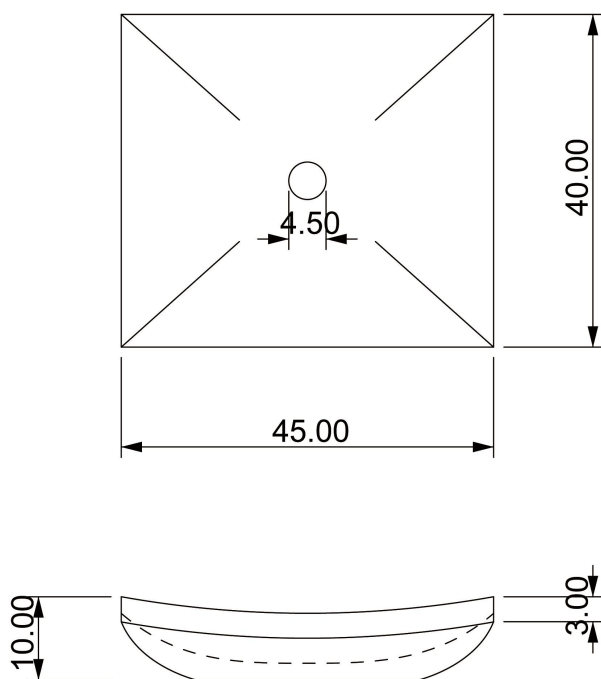

SPECIFICATION SHEET - stone/marble crafted washbasin

BRAND:	Lautus <i>The Art Of Stone</i>	Product Photo:
ORIGIN:	China	
SERIES:	Zen	
PRODUCT DESCRIPTION:	LAUTUS Zena Table top washbasin, with NO tap hole, NO overflow	
MODEL No.	PL4540-HO	
STONE/MARBLE:	Honey Onyz	
DIMENSIONS:	450x400x100mm	
OPTIONAL MATCHING PARTS:	LD-A43-HO-PED Waste strainer, OR Basin pop-up waste Basin waste trap	

Technical Informations:

	PROJECT:	PL4540
	DESIGNER:	TONY
	UNIT:	CM
	DATE:	1-5-09

REMINDER:	Pipe flushing must be done before faucets are installed. Failure to do so voids the warranty.
	Do not use abrasive or aggressive cleaners and or contain chlorine or hydrochloric acid solution for cleaning.
	All information stated above are solely for reference only, and should be based on the actual submission sample.
	Dimensions and specifications are subject to change without prior notice.