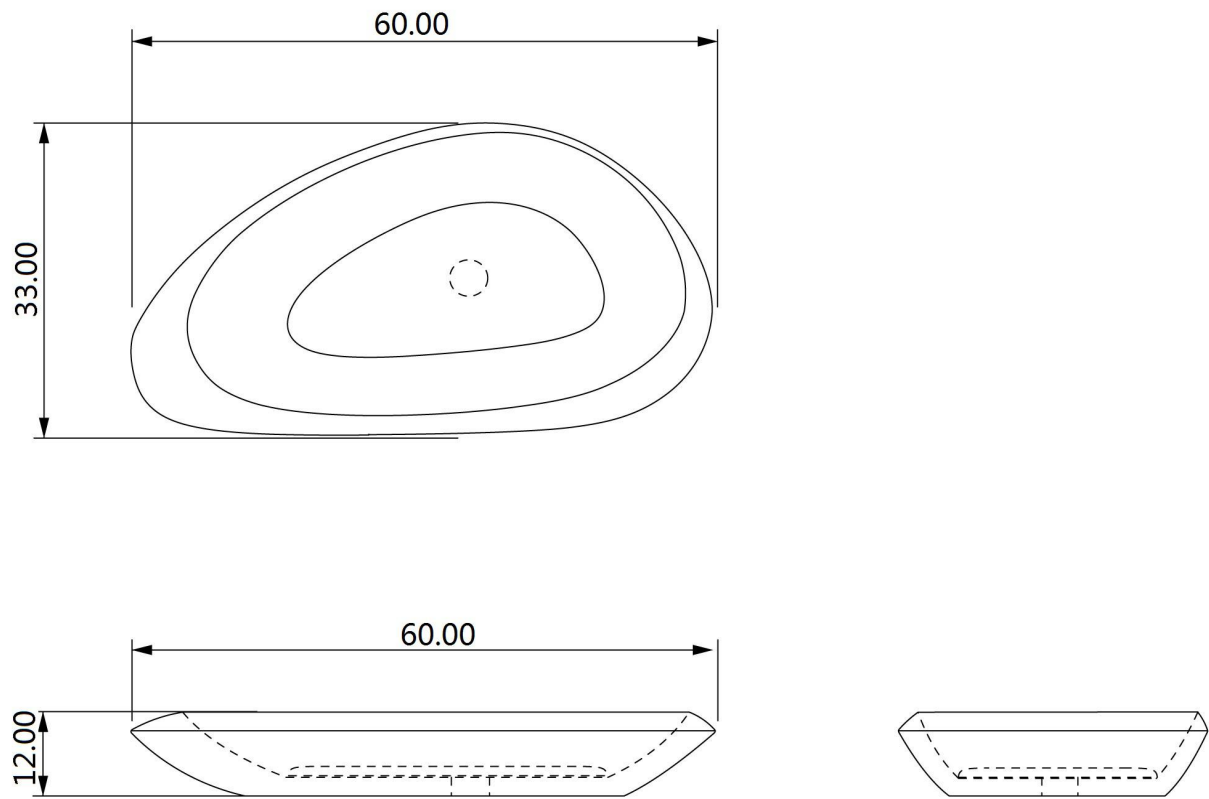

SPECIFICATION SHEET - stone/marble crafted washbasin

BRAND:	Lautus <i>The Art Of Stone</i>	Product Photo:
ORIGIN:	China	
SERIES:	Era	
PRODUCT DESCRIPTION:	LAUTUS Era Table top wash basin with drain cover, with NO tap hole, NO overflow	
MODEL No.	ERA6033-DB, -GL	
STONE/MARBLE:	Dark Blue, Galala	
DIMENSIONS:	600x330x100mm	
OPTIONAL MATCHING PARTS:	LD-A43-hidden Waste strainer, OR Basin pop-up waste Basin waste trap	

Technical Informations:

REMINDER:	Pipe flushing must be done before faucets are installed. Failure to do so voids the warranty.
	Do not use abrasive or aggressive cleaners and or contain chlorine or hydrochloric acid solution for cleaning.
	All information stated above are solely for reference only, and should be based on the actual submission sample. Dimensions and specifications are subject to change without prior notice.