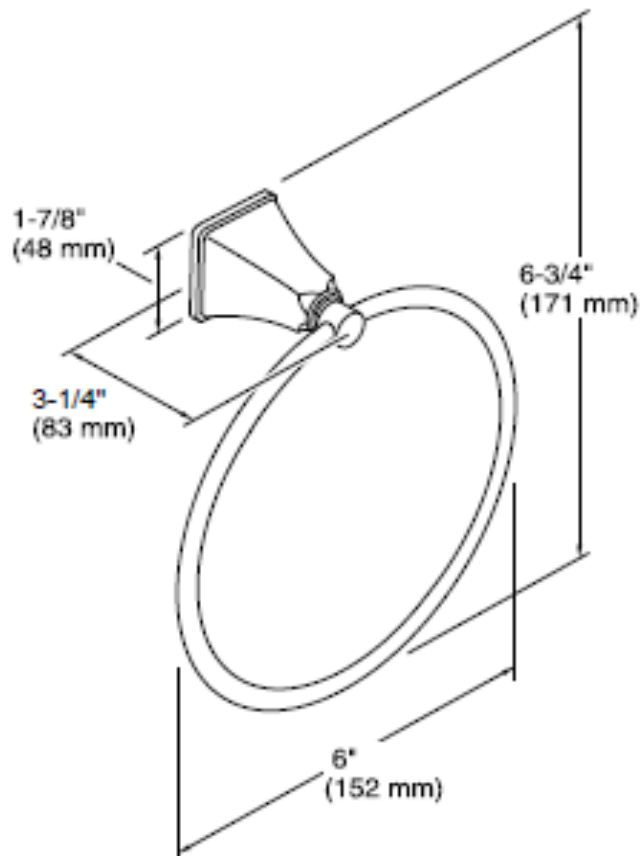

REMINDER:	Do not use cleaners containing abrasive cleansers, ammonia, bleach, acids, waxes, alcohol, solvents or other products not recommended for chrome.
	All information is for reference only, installation shall always be based on the actual product delivered.