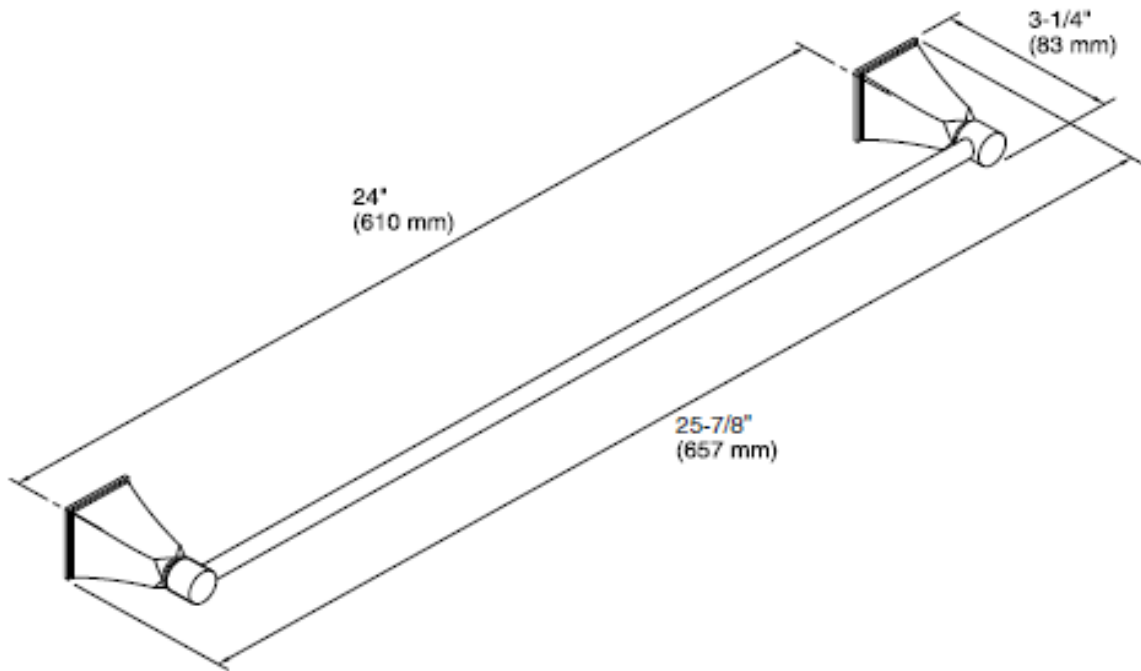

SPECIFICATION SHEET - bathroom accessories

BRAND:	KOHLER	Product Photo:
ORIGIN:	USA / China	
SERIES:	MEMOIRS	
PRODUCT DESCRIPTION:	24" Towel Bar	
MODEL No.	K-486T-AF	
FINISH/COLOUR:	French Gold	
DIMENSIONS:	83mm x 657mm	
OPTIONAL MATCHING PARTS:		

Technical Informations:

REMINDER:	Do not use cleaners containing abrasive cleansers, ammonia, bleach, acids, waxes, alcohol, solvents or other products not recommended for chrome.
	All information is for reference only, installation shall always be based on the actual product delivered.