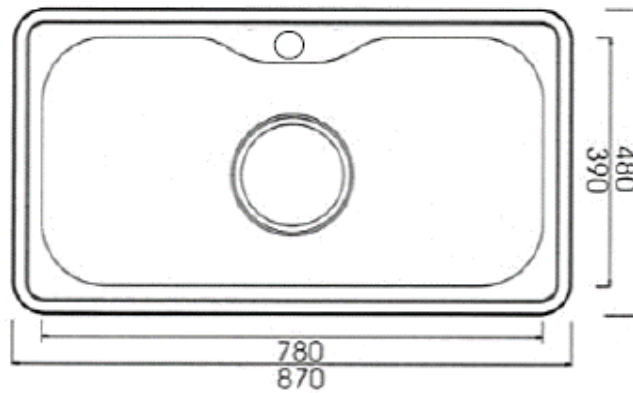

SPECIFICATION SHEET - kitchen sinks

BRAND:		Product Photo:
ORIGIN:	China	
SERIES:	STAINLESS STEEL SINKS	
PRODUCT DESCRIPTION:	Inlay kitchen sink 1 large bowl, 1 tap hole. 870 x 480 x 200mm with: DLA1 waste DLPA bottle trap 1bowl	
MODEL No.	5870C	
FINISH/COLOUR:	Stainless steel	
DIMENSIONS:	(L x W): 480 x 870mm	
OPTIONAL MATCHING PARTS:		

Technical Informations:

REMINDER:	Do not use cleaners containing abrasive cleansers, ammonia, bleach, acids, waxes, alcohol, solvents or other products not recommended for chrome.
	All information is for reference only, installation shall always be based on the actual product delivered.