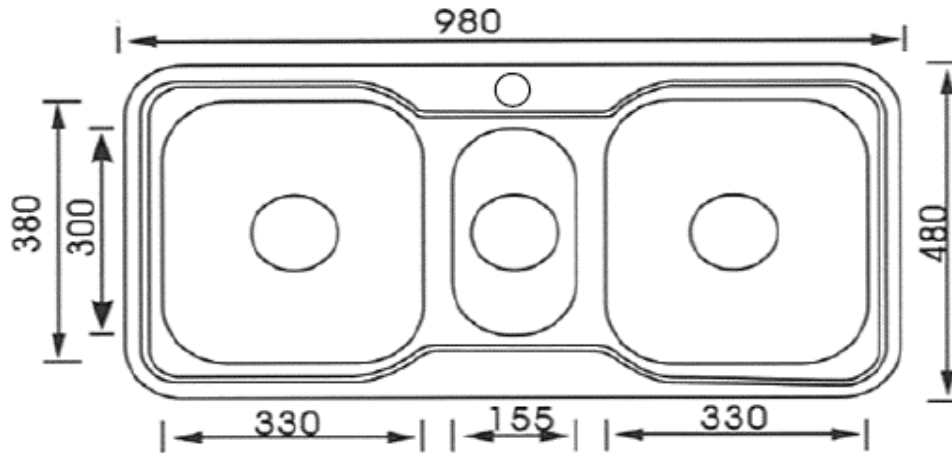

SPECIFICATION SHEET - kitchen sinks

BRAND:	INOX	Product Photo:
ORIGIN:	China	
SERIES:	STAINLESS STEEL SINKS	
PRODUCT DESCRIPTION:	Inlay kitchen sink 2.5-bowl, 1 tap hole 980 x 480 x 170mm with: DLA1 waste x 3pcs DLPM3 bottle trap 2.5bowl	
MODEL No.	2690S	
FINISH/COLOUR:	Stainless steel	
DIMENSIONS:	(L x W): 980 x 480mm	
OPTIONAL MATCHING PARTS:		

Technical Informations:

REMINDER:	Do not use cleaners containing abrasive cleansers, ammonia, bleach, acids, waxes, alcohol, solvents or other products not recommended for chrome. All information is for reference only, installation shall always be based on the actual product delivered.