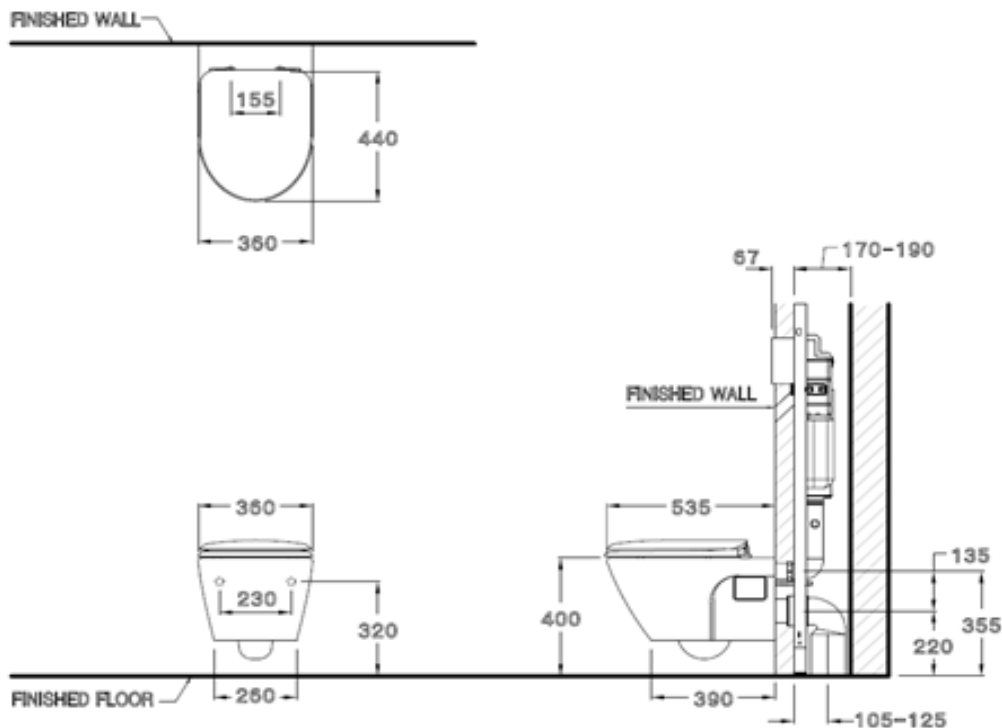

SPECIFICATION SHEET - sanitarywares

BRAND:	COTTO	Product Photo: 
ORIGIN:	THAILAND	
SERIES:	UNIQUE	
PRODUCT DESCRIPTION:	Wall hung washdown toilet, with: 4.8 lpf soft close seat and cover	
MODEL No.	C19857	
FINISH/COLOUR:	WHITE	
DIMENSIONS:	360 x 535 x 400mm	
OPTIONAL MATCHING PARTS:	concealed cistern or flush valve fixing bolt	

Technical Informations:

Note: Dimension of the concealed cistern depends on brands, type and specification.

REMINDER:	Pipe flushing must be done before faucets are installed. Failure to do so voids the warranty.
	Do not use cleaners containing abrasive cleansers, ammonia, bleach, acids, waxes, alcohol, solvents or other products not recommended for chrome.
	All information is for reference only, installation shall always be based on the actual product delivered.