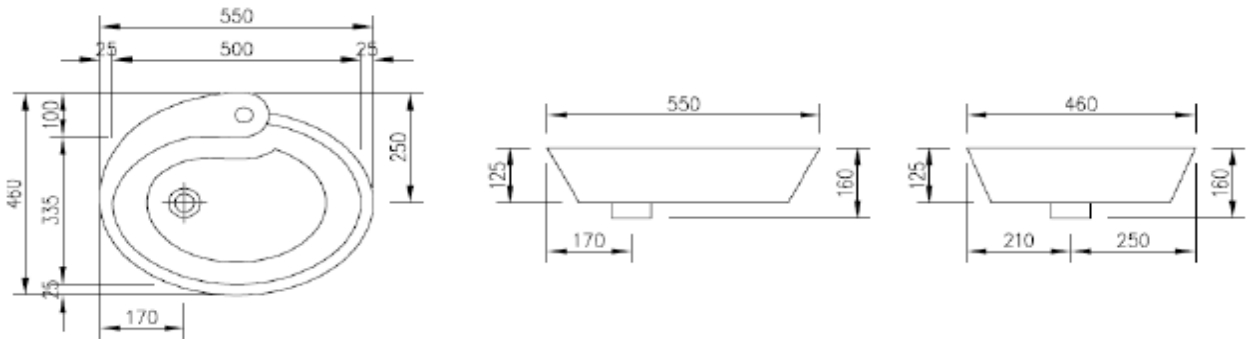

SPECIFICATION SHEET - sanitarywares

BRAND:	CIBOL	Product Photo:
ORIGIN:	China	
SERIES:		
PRODUCT DESCRIPTION:	Table top ceramic wash basin with 1 tap hole & overflow	
MODEL No.	LW507-1A	
FINISH/COLOUR:	White	
DIMENSIONS:	460 x 550 x 125	
OPTIONAL MATCHING PARTS:	1x basin waste strainer	

Technical Informations:

REMINDER:	Pipe flushing must be done before faucets are installed. Failure to do so voids the warranty.
	Do not use cleaners containing abrasive cleansers, ammonia, bleach, acids, waxes, alcohol, solvents or other products not recommended for chrome.
	All information is for reference only, installation shall always be based on the actual product delivered.