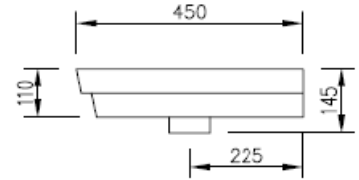

SPECIFICATION SHEET - sanitarywares

BRAND:	CIBOL	Product Photo:
ORIGIN:	China	
SERIES:		
PRODUCT DESCRIPTION:	Table top ceramic wash basin, NO overflow	
MODEL No.	LW505-1	
FINISH/COLOUR:	White	
DIMENSIONS:	450 x 560 x 110mm	
OPTIONAL MATCHING PARTS:	1x basin waste strainer	

Technical Informations:

REMINDER:	Pipe flushing must be done before faucets are installed. Failure to do so voids the warranty.
	Do not use cleaners containing abrasive cleansers, ammonia, bleach, acids, waxes, alcohol, solvents or other products not recommended for chrome.
	All information is for reference only, installation shall always be based on the actual product delivered.