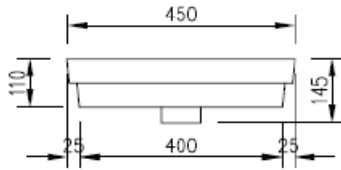

SPECIFICATION SHEET - sanitarywares

BRAND:	CIBOL	Product Photo:
ORIGIN:	China	
SERIES:		
PRODUCT DESCRIPTION:	Table top ceramic wash basin, NO overflow	
MODEL No.	LW505-1	
FINISH/COLOUR:	White	
DIMENSIONS:	450 x 560 x 110mm	
OPTIONAL MATCHING PARTS:	1x basin waste strainer	

Technical Informations:

REMINDER:	Pipe flushing must be done before faucets are installed. Failure to do so voids the warranty.
	Do not use cleaners containing abrasive cleansers, ammonia, bleach, acids, waxes, alcohol, solvents or other products not recommended for chrome.
	All information is for reference only, installation shall always be based on the actual product delivered.