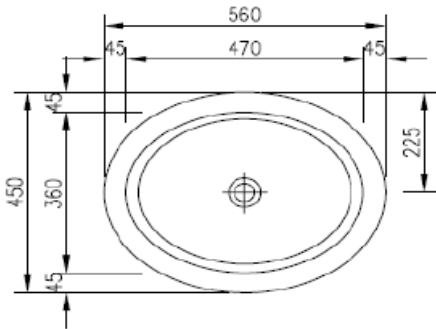

SPECIFICATION SHEET - sanitarywares

BRAND:	CIBOL	Product Photo:
ORIGIN:	China	
SERIES:		
PRODUCT DESCRIPTION:	Table top ceramic wash basin, NO overflow	
MODEL No.	LW505-1	
FINISH/COLOUR:	White	
DIMENSIONS:	450 x 560 x 110mm	
OPTIONAL MATCHING PARTS:	1x basin waste strainer	

Technical Informations:

REMINDER:	Pipe flushing must be done before faucets are installed. Failure to do so voids the warranty.
	Do not use cleaners containing abrasive cleansers, ammonia, bleach, acids, waxes, alcohol, solvents or other products not recommended for chrome.
	All information is for reference only, installation shall always be based on the actual product delivered.