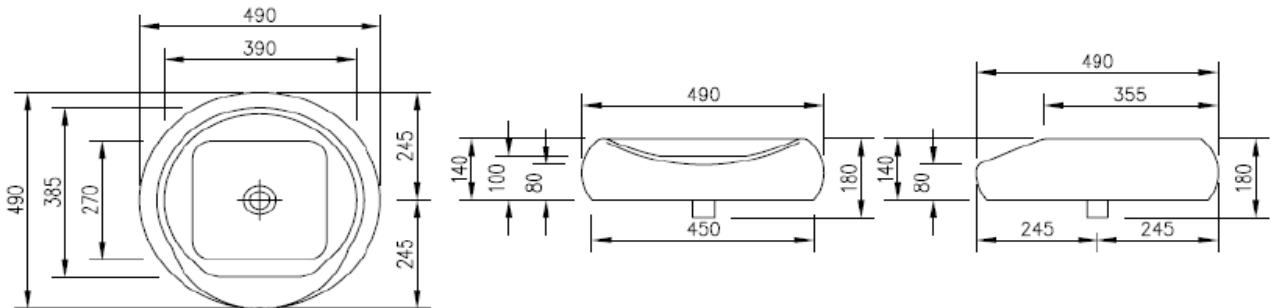

SPECIFICATION SHEET - sanitarywares

BRAND:	CIBOL	Product Photo:
ORIGIN:	China	
SERIES:		
PRODUCT DESCRIPTION:	Table top ceramic wash basin with overflow	
MODEL No.	LW502-1	
FINISH/COLOUR:	White	
DIMENSIONS:	490 x 490 x 140mm	
OPTIONAL MATCHING PARTS:	1x basin waste strainer	

Technical Informations:

REMINDER:	Pipe flushing must be done before faucets are installed. Failure to do so voids the warranty.
	Do not use cleaners containing abrasive cleansers, ammonia, bleach, acids, waxes, alcohol, solvents or other products not recommended for chrome.
	All information is for reference only, installation shall always be based on the actual product delivered.