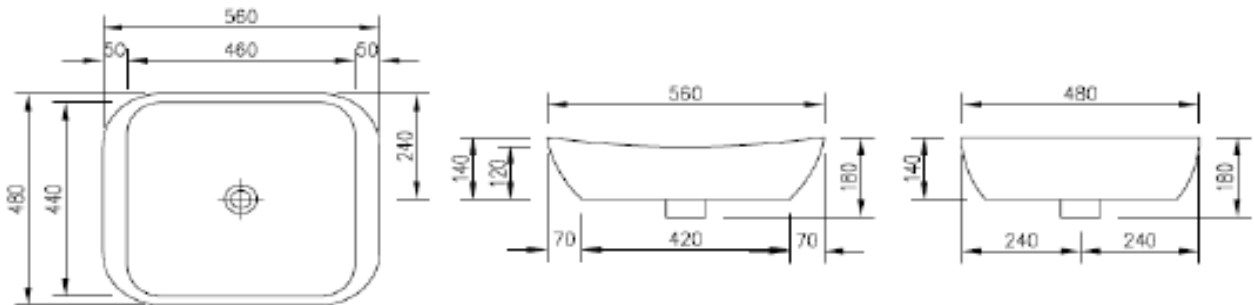

SPECIFICATION SHEET - sanitarywares

BRAND:	CIBOL	Product Photo:
ORIGIN:	China	
SERIES:		
PRODUCT DESCRIPTION:	Table top ceramic wash basin with overflow	
MODEL No.	LW501-2	
FINISH/COLOUR:	White	
DIMENSIONS:	480 x 560 x 140mm	
OPTIONAL MATCHING PARTS:	1x basin waste strainer	

Technical Informations:

REMINDER:	Pipe flushing must be done before faucets are installed. Failure to do so voids the warranty.
	Do not use cleaners containing abrasive cleansers, ammonia, bleach, acids, waxes, alcohol, solvents or other products not recommended for chrome.
	All information is for reference only, installation shall always be based on the actual product delivered.