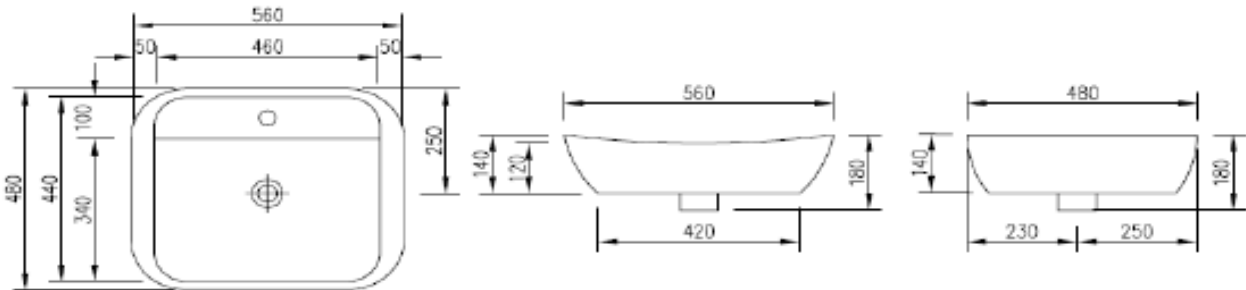

SPECIFICATION SHEET - sanitarywares

BRAND:	CIBOL	Product Photo:
ORIGIN:	China	
SERIES:		
PRODUCT DESCRIPTION:	Table top ceramic wash basin with 1 tap hole & overflow	
MODEL No.	LW501-1A	
FINISH/COLOUR:	White	
DIMENSIONS:	480 x 560 x 140mm	
OPTIONAL MATCHING PARTS:	1x basin waste strainer	

Technical Informations:

REMINDER:	Pipe flushing must be done before faucets are installed. Failure to do so voids the warranty.
	Do not use cleaners containing abrasive cleansers, ammonia, bleach, acids, waxes, alcohol, solvents or other products not recommended for chrome.
	All information is for reference only, installation shall always be based on the actual product delivered.