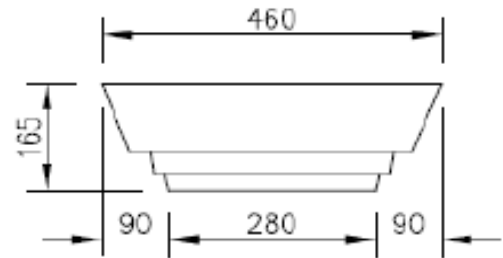

SPECIFICATION SHEET - sanitarywares

BRAND:	CIBOL	Product Photo:
ORIGIN:	China	
SERIES:		
PRODUCT DESCRIPTION:	Table top ceramic wash basin with overflow	
MODEL No.	LW201	
FINISH/COLOUR:	White	
DIMENSIONS:	460 x 460 x 165mm	
OPTIONAL MATCHING PARTS:	1x basin waste strainer	

Technical Informations:

REMINDER:	Pipe flushing must be done before faucets are installed. Failure to do so voids the warranty.
	Do not use cleaners containing abrasive cleansers, ammonia, bleach, acids, waxes, alcohol, solvents or other products not recommended for chrome.
	All information is for reference only, installation shall always be based on the actual product delivered.