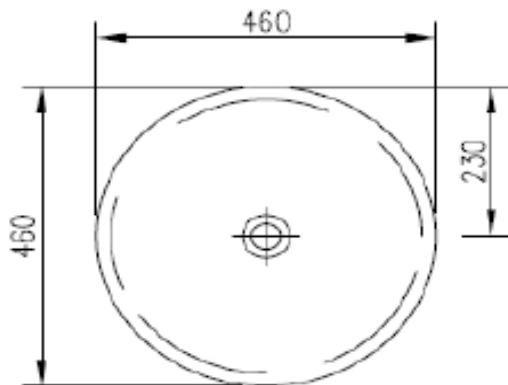

SPECIFICATION SHEET - sanitarywares

BRAND:	CIBOL	Product Photo:
ORIGIN:	China	
SERIES:		
PRODUCT DESCRIPTION:	Table top ceramic wash basin with overflow	
MODEL No.	LW201	
FINISH/COLOUR:	White	
DIMENSIONS:	460 x 460 x 165mm	
OPTIONAL MATCHING PARTS:	1x basin waste strainer	

Technical Informations:

REMINDER:	Pipe flushing must be done before faucets are installed. Failure to do so voids the warranty.
	Do not use cleaners containing abrasive cleansers, ammonia, bleach, acids, waxes, alcohol, solvents or other products not recommended for chrome.
	All information is for reference only, installation shall always be based on the actual product delivered.