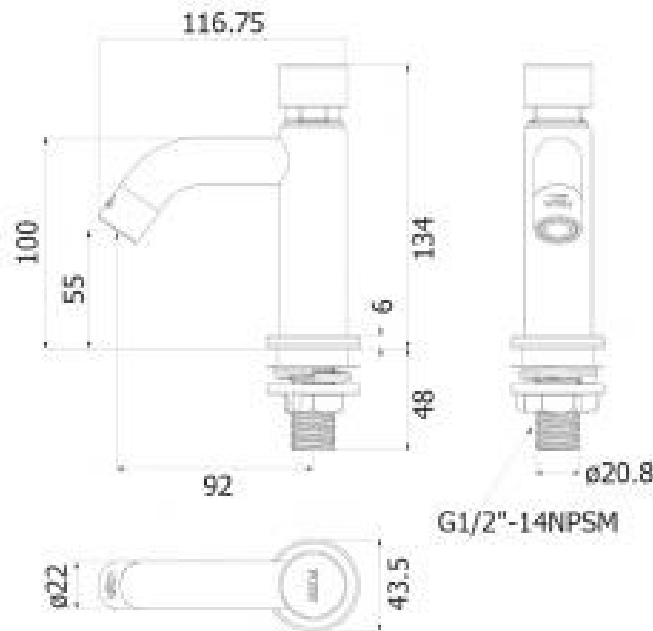

Brand : VRH, Thailand  
 Name : SELF-CLOSING TAP  
 Item Code : R5000G1  
 Designer :  
 Color / Finish: Stainless steel  
 Dimensions : Overall (LxWxH in cm)  
 4.35 x 11.67 x 13.40cm

Product info:  
 • Self-closing tap