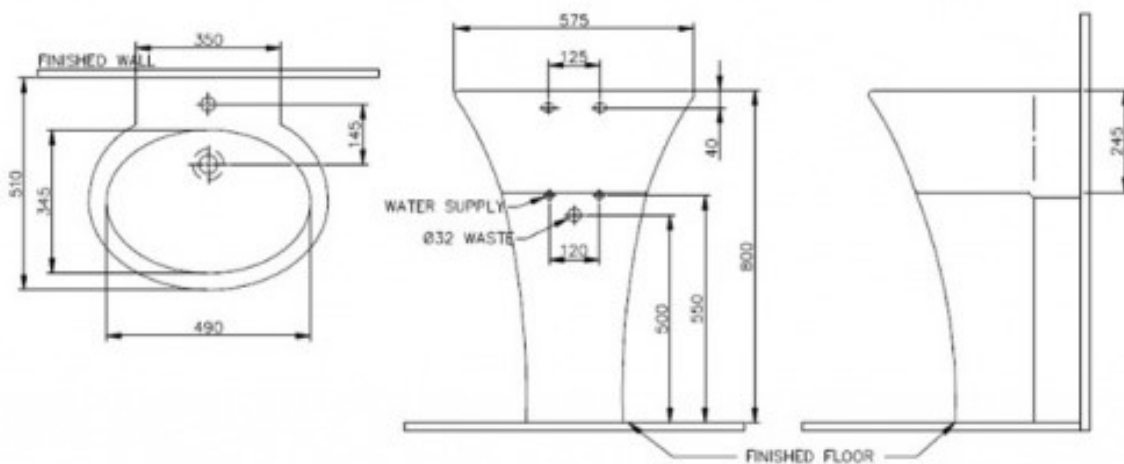

Brand : NAHM, Thailand  
 Name : AKA Wall-hung washbasin with pedestal  
 Item Code : NM.5480-SC  
 Designer :  
 Color / Finish: White  
 Dimensions : Overall (LxWxH in cm)  
 49 x 51 x 80cm

Product info:  
 • Wall-hung washbasin