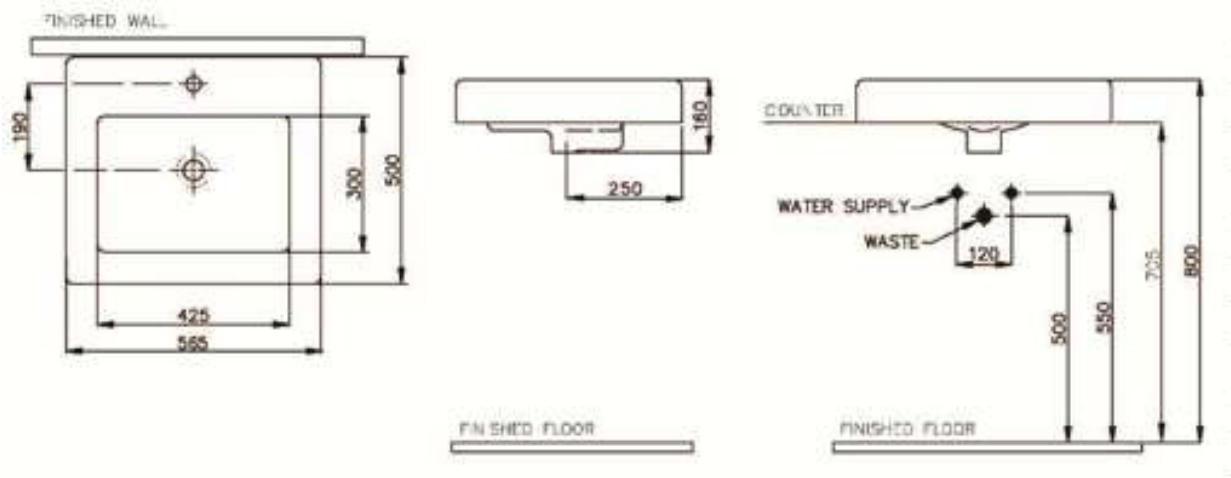

Brand : NAHM, Thailand
 Name : SPACE Countertop washbasin
 Item Code : NM.5361-SC

Designer :

Color / Finish: White
 Dimensions : Overall (LxWxH in cm)
 56.5 x 50 x 18cm

Product info:

- Wall-hung washbasin